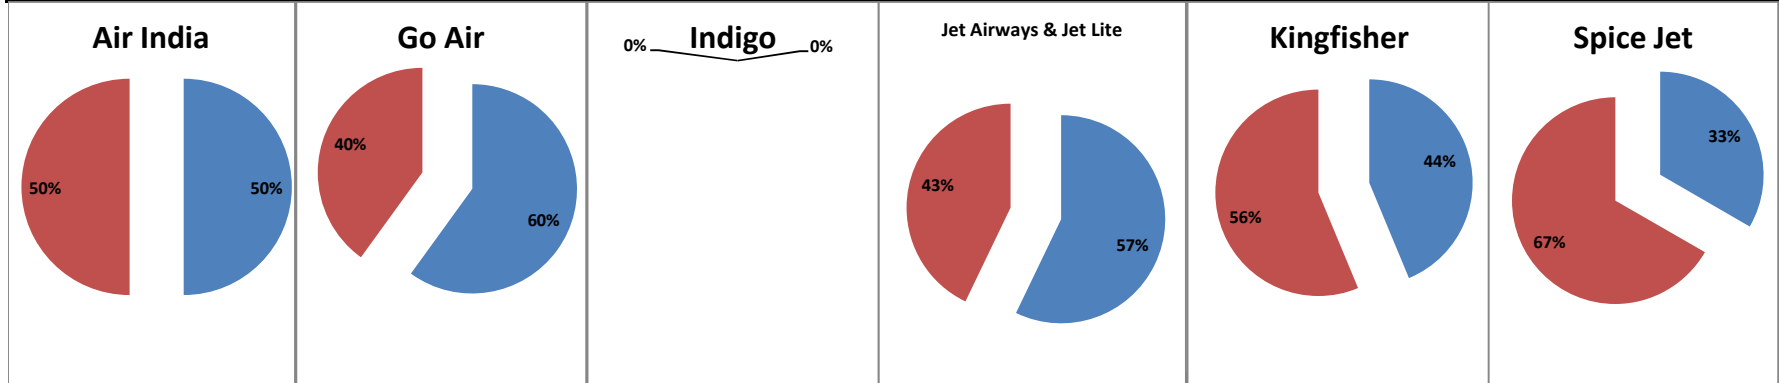

Airport Name :- DELHI INTERNATIONAL AIRPORT PVT LIMITED. - Nov'11(Period :- 2100-0259)

Airline	Total Departures	Flights ontime (STD +/- 15 Min)	Flights Delayed (STD +/- 15 Min)	% On time	% delayed	Airline					Airport		Weather		ATC	Miscellaneous	
						Passenger & baggage handling (IATA CODES 11-18)	Aircraft & Ramp Handling (IATA CODES 31-39)	Technical, automated equipment failure(IATA CODES 41-48)	Operations , crew(IATA CODES 61-69)	Reactinary reasons (IATA CODES 91-96)	Airport Facilites (IATA CODES - 87,89)	Airport Security (IATA CODES 85)	Destination airport below minima (IATA CODES 72)	Departure aerodrome Below minima (IATA CODES 71)	ATFM(IATA CODES 81-84)	IATA CODE-99	
AI	30	15	15	50%	50%	0	0	1	1	13	0	0	0	0	0	0	0
G8	30	18	12	60%	40%	0	0	0	0	12	0	0	0	0	0	0	0
6E	0	0	0	0%	0%	0	0	0	0	0	0	0	0	0	0	0	0
9W&S2	42	24	18	57%	43%	0	0	0	0	18	0	0	0	0	0	0	0
IT	144	63	81	44%	56%	0	6	2	4	69	0	0	0	0	0	0	0
SG	60	20	40	33%	67%	0	0	8	1	31	0	0	0	0	0	0	0
Total	306	140	166	46%	54%	0	6	11	6	143	0	0	0	0	0	0	0

On time percentage

Delayed percentage