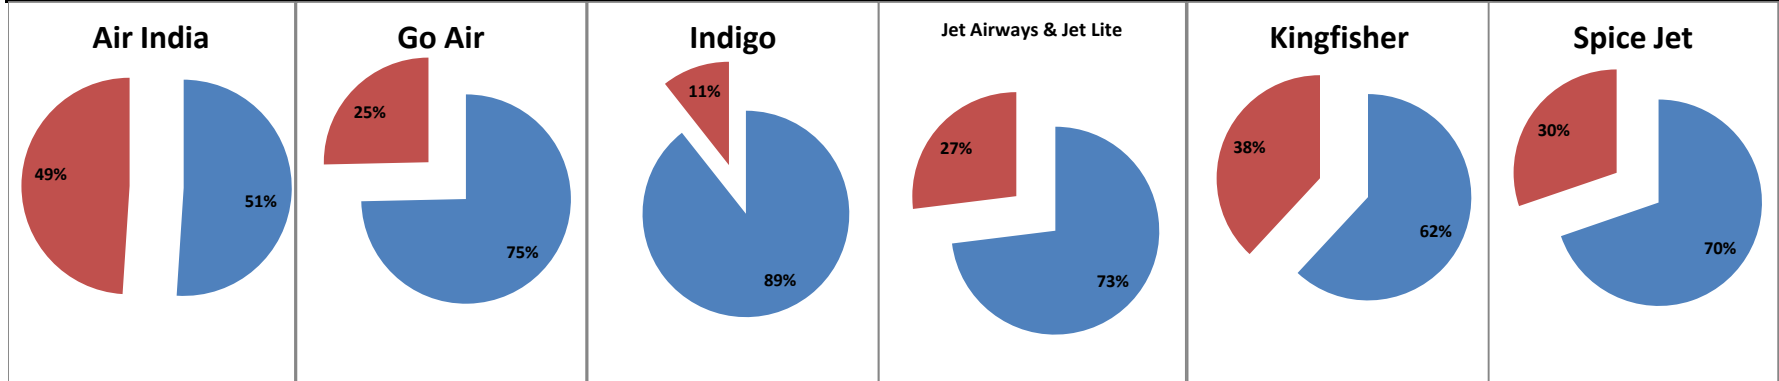

Airport Name :- DELHI INTERNATIONAL AIRPORT PVT LIMITED. - Nov'11(Period :- 0900-1459)

Airline	Total Departures	Flights ontime (STD +/- 15 Min)	Flights Delayed (STD +/- 15 Min)	% On time	% delayed	Airline					Airport		Weather		ATC	Miscellaneous
						Passenger & baggage handling (IATA CODES 11-18)	Aircraft & Ramp Handling (IATA CODES 31-39)	Technical, automated equipment failure(IATA CODES 41-48)	Operations , crew(IATA CODES 61-69)	Reactinary reasons (IATA CODES 91-96)	Airport Facilites (IATA CODES - 87,89)	Airport Security (IATA CODES 85)	Destination airport below minima (IATA CODES 72)	Departure aerodrome Below minima (IATA CODES 71)	ATFM(IATA CODES 81-84)	IATA CODE-99
AI	739	377	362	51%	49%	34	0	26	45	245	0	0	12	0	0	0
G8	229	171	58	75%	25%	1	0	3	2	45	0	0	2	5	0	0
6E	527	471	56	89%	11%	8	0	0	2	38	0	0	6	0	2	0
9W&S2	808	590	218	73%	27%	18	0	10	5	170	0	0	11	1	3	0
IT	470	291	179	62%	38%	1	3	12	10	117	1	0	25	9	1	0
SG	400	279	121	70%	30%	0	0	41	6	59	1	0	12	1	1	0
Total	3173	2179	994	69%	31%	62	3	92	70	674	2	0	68	16	7	0

On time percentage

Delayed percentage