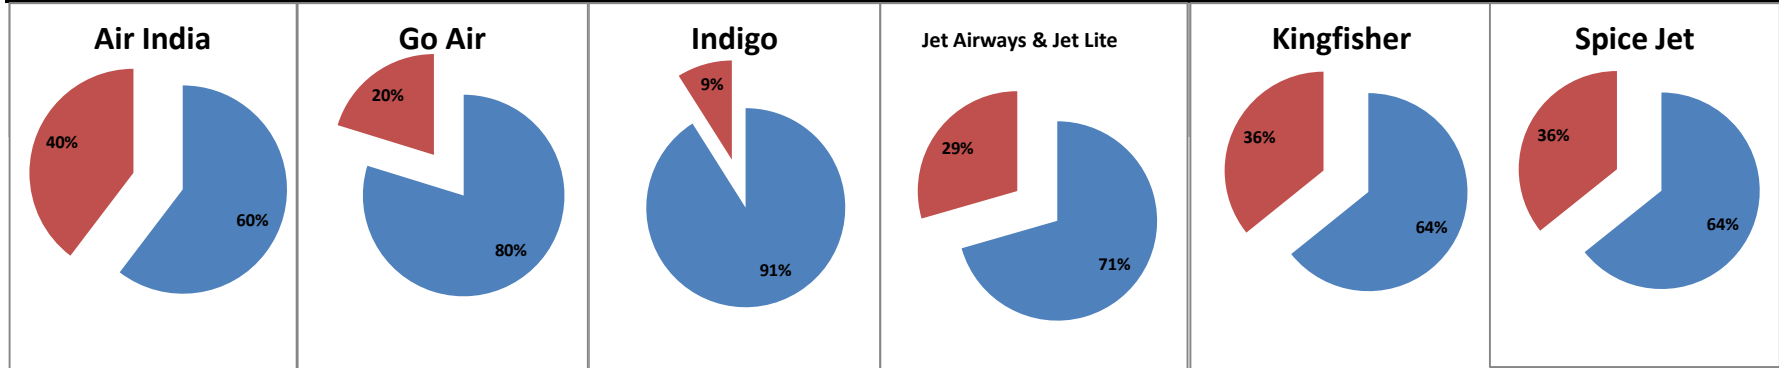

Airport Name :- DELHI INTERNATIONAL AIRPORT PVT LIMITED. - Nov'11

Airline	Total Departures	Flights ontime (STD +/- 15 Min)	Flights Delayed (STD +/- 15 Min)	% On time	% delayed	Airline					Airport		Weather		ATC	Miscellaneous
						Passenger & baggage handling (IATA CODES 11-18)	Aircraft & Ramp Handling (IATA CODES 31-39)	Technical, automated equipment failure(IATA CODES 41-48)	Operations , crew(IATA CODES 61-69)	Reactinary reasons (IATA CODES 91-96)	Airport Facilites (IATA CODES - 87,89)	Airport Security (IATA CODES 85)	Destination airport below minima (IATA CODES 72)	Departure aerodrome Below minima (IATA CODES 71)	ATFM(IATA CODES 81-84)	IATA CODE-99
AI	1839	1110	729	60%	40%	56	5	50	90	486	0	0	42	0	0	0
G8	662	528	134	80%	20%	2	0	3	4	96	0	0	21	7	0	1
6E	1512	1376	136	91%	9%	14	0	1	5	102	0	1	7	0	6	0
9W&S2	2289	1615	674	71%	29%	21	0	22	29	564	0	0	33	2	3	0
IT	1441	926	515	64%	36%	3	31	26	35	371	1	0	35	12	1	0
SG	1220	846	374	69%	31%	0	2	158	15	179	1	0	13	1	4	1
Total	8963	6401	2562	71%	29%	96	38	260	178	1798	2	1	151	22	14	2