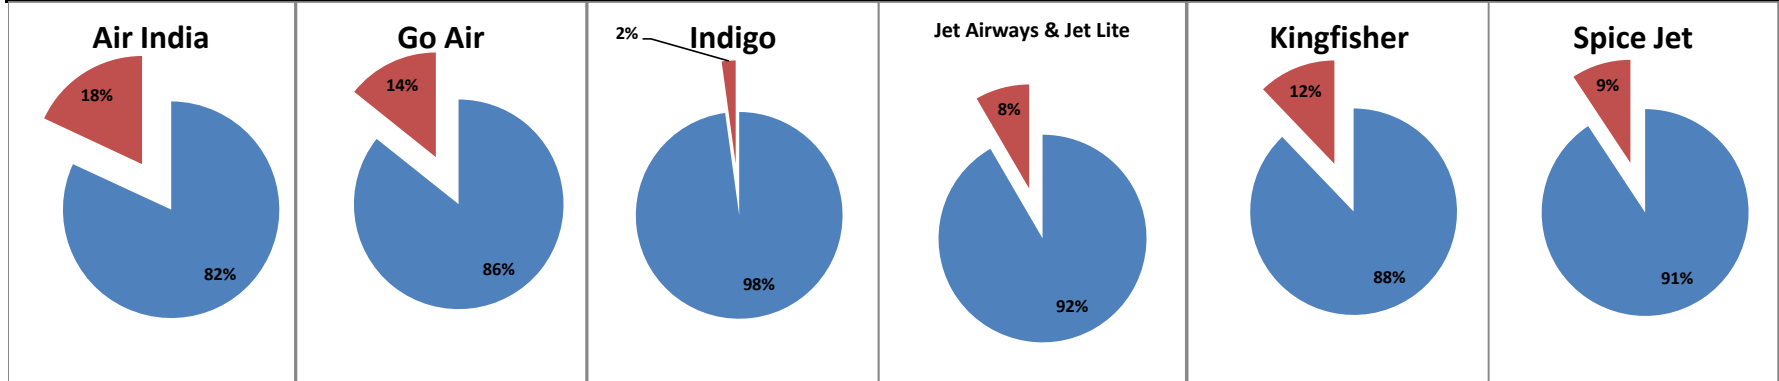

Airport Name :- DELHI INTERNATIONAL AIRPORT PVT LIMITED. - Nov'11(Period :- 0300-0859)

Airline	Total Departures	Flights ontime (STD +/- 15 Min)	Flights Delayed (STD +/- 15 Min)	% On time	% delayed	Airline					Airport		Weather		ATC	Miscellaneous
						Passenger & baggage handling (IATA CODES 11-18)	Aircraft & Ramp Handling (IATA CODES 31-39)	Technical, automated equipment failure(IATA CODES 41-48)	Operations , crew(IATA CODES 61-69)	Reactinary reasons (IATA CODES 91-96)	Airport Facilites (IATA CODES - 87,89)	Airport Security (IATA CODES 85)	Destination airport below minima (IATA CODES 72)	Departure aerodrome Below minima (IATA CODES 71)	ATFM(IATA CODES 81-84)	IATA CODE-99
AI	548	449	99	82%	18%	11	5	13	21	20	0	0	29	0	0	0
G8	203	174	29	86%	14%	1			2	4			19	2		1
6E	415	406	9	98%	2%	4	0	0	0	0	0	1	1	0	3	0
9W&S2	596	546	50	92%	8%	0	0	0	14	13	0	0	22	1	0	0
IT	354	311	43	88%	12%	0	0	6	13	14	0	0	10	0	0	0
SG	291	264	27	91%	9%	0	0	19	1	6	0	0	1	0	0	0
Total	2407	2150	257	89%	11%	16	5	38	51	57	0	1	82	3	3	1

On time percentage

Delayed percentage