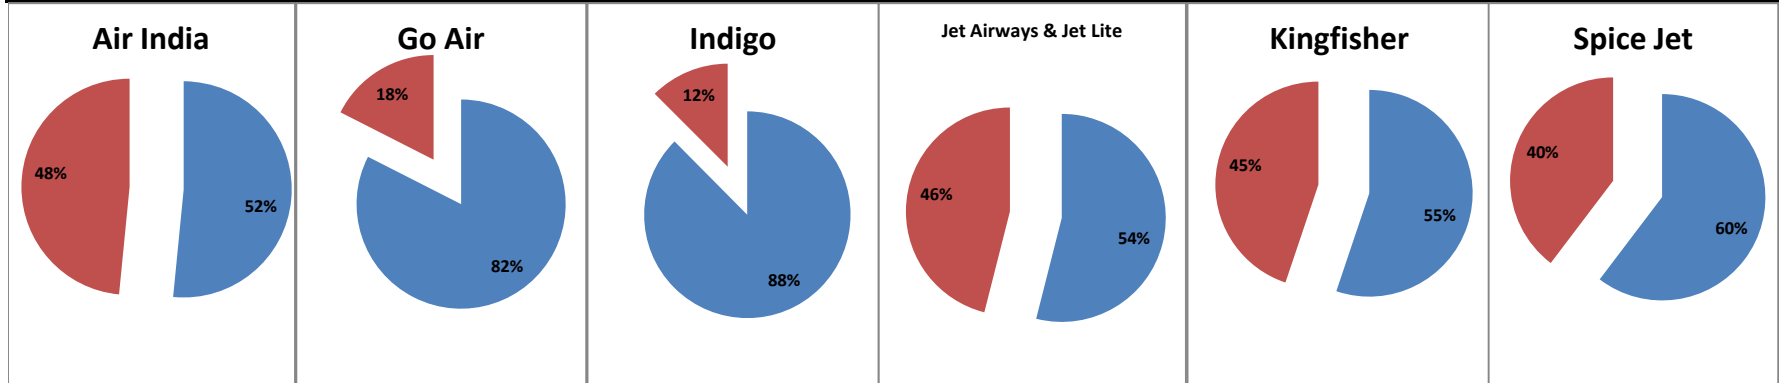

Airport Name :- DELHI INTERNATIONAL AIRPORT PVT LIMITED. - Nov'11(Period :- 1500-2059)

Airline	Total Departures	Flights ontime (STD +/- 15 Min)	Flights Delayed (STD +/- 15 Min)	% On time	% delayed	Airline					Airport		Weather		ATC	Miscellaneous
						Passenger & baggage handling (IATA CODES 11-18)	Aircraft & Ramp Handling (IATA CODES 31-39)	Technical, automated equipment failure(IATA CODES 41-48)	Operations , crew(IATA CODES 61-69)	Reactinary reasons (IATA CODES 91-96)	Airport Facilites (IATA CODES - 87,89)	Airport Security (IATA CODES 85)	Destination airport below minima (IATA CODES 72)	Departure aerodrome Below minima (IATA CODES 71)	ATFM(IATA CODES 81-84)	IATA CODE-99
AI	522	269	253	52%	48%	11	0	10	23	208	0	0	1	0	0	0
G8	200	165	35	83%	18%	0	0	0	0	35	0	0	0	0	0	0
6E	570	499	71	88%	12%	2	0	1	3	64	0	0	0	0	1	0
9W&S2	843	455	388	54%	46%	3	0	12	10	363	0	0	0	0	0	0
IT	473	261	212	55%	45%	2	22	6	8	171	0	0	0	3	0	0
SG	469	283	186	60%	40%	0	2	90	7	83	0	0	0	0	3	1
Total	3077	1932	1145	63%	37%	18	24	119	51	924	0	0	1	3	4	1

On time percentage

Delayed percentage