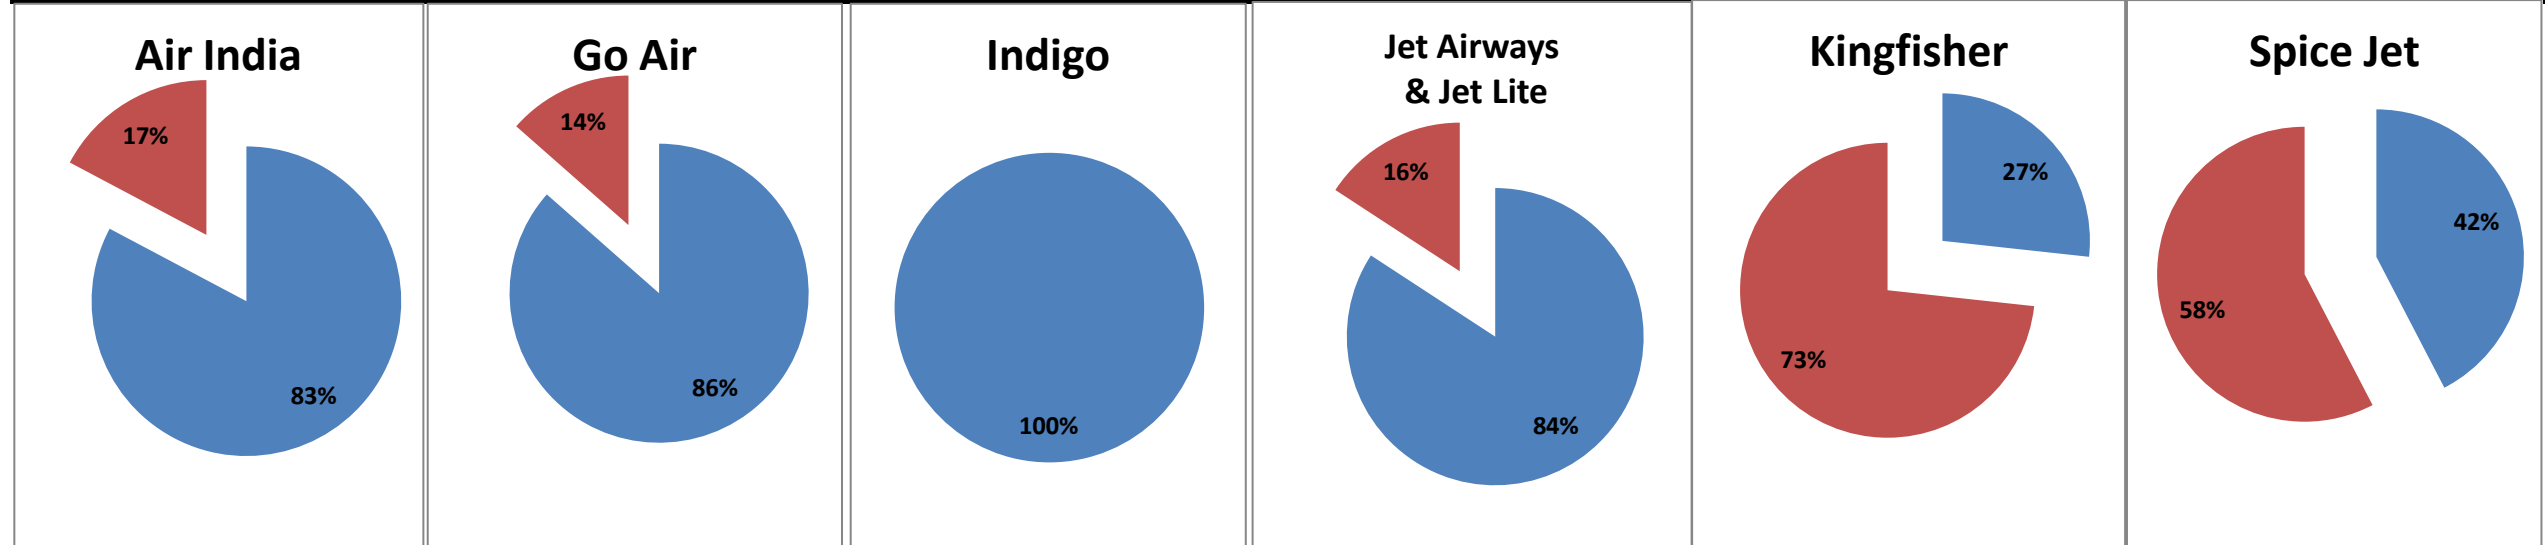

Airport Name :- DELHI INTERNATIONAL AIRPORT PVT LIMITED. - Feb'12(Period :- 2100-0259)

Airline	Total Departures	Flights ontime (STD +/- 15 Min)	Flights Delayed (STD +/- 15 Min)	% On time	% delayed	Airline					Airport		Weather		ATC	Miscellaneous
						Passenger & baggage handling (IATA CODES 11-18)	Aircraft & Ramp Handling (IATA CODES 31-39)	Technical, automated equipment failure(IATA CODES 41-48)	Operations , crew(IATA CODES 61-69)	Reactinary reasons (IATA CODES 91-96)	Airport Facilites (IATA CODES - 87,89)	Airport Security (IATA CODES 85)	Destination airport below minima (IATA CODES 72)	Departure aerodrome Below minima (IATA CODES 71)	ATFM(IATA CODES 81-84)	IATA CODE-99
AI	29	24	5	83%	17%	0	0	1	1	3	0	0	0	0	0	0
G8	37	32	5	86%	14%	0	0	0	0	5	0	0	0	0	0	0
6E	2	2	0	100%	0%	0	0	0	0	0	0	0	0	0	0	0
9W&S2	19	16	3	84%	16%	0	0	0	0	3	0	0	0	0	0	0
IT	116	31	85	27%	73%	0	0	21	5	59	0	0	0	0	0	0
SG	59	25	34	42%	58%	0	0	0	1	33	0	0	0	0	0	0
Total	262	130	132	50%	50%	0	0	22	7	103	0	0	0	0	0	0

On time percentage

Delayed percentage