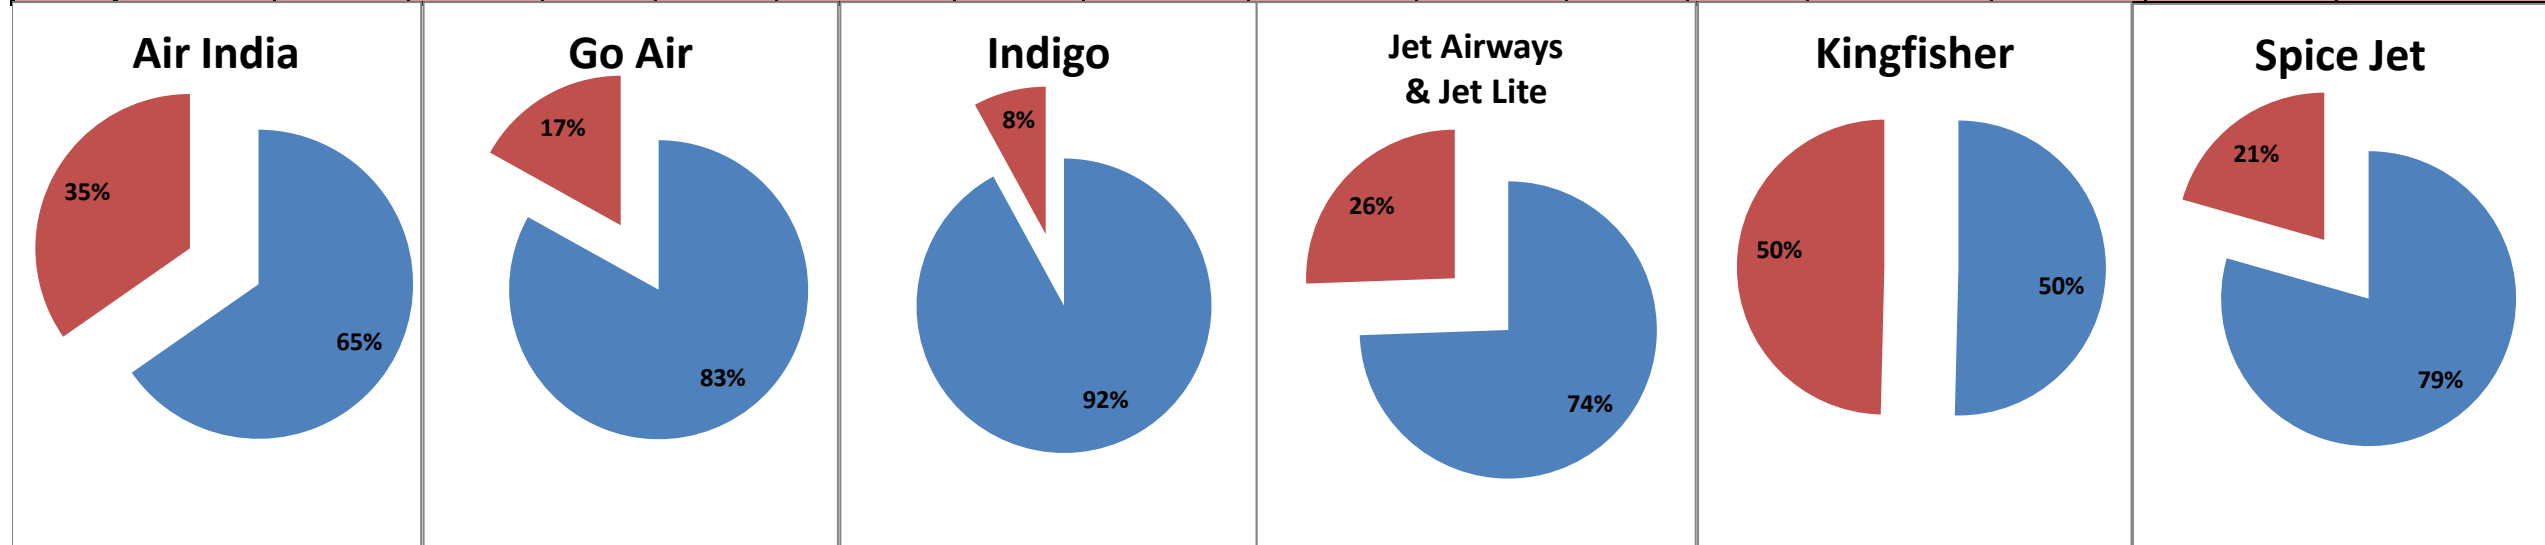

Airport Name :- DELHI INTERNATIONAL AIRPORT PVT LIMITED. - Feb'12(Period :- 0900-1459)

Airline	Total Departures	Flights ontime (STD +/- 15 Min)	Flights Delayed (STD +/- 15 Min)	% On time	% delayed	Airline					Airport		Weather		ATC	Miscellaneous
						Passenger & baggage handling (IATA CODES 11-18)	Aircraft & Ramp Handling (IATA CODES 31-39)	Technical, automated equipment failure(IATA CODES 41-48)	Operations , crew(IATA CODES 61-69)	Reactinary reasons (IATA CODES 91-96)	Airport Facilites (IATA CODES - 87,89)	Airport Security (IATA CODES 85)	Destination airport below minima (IATA CODES 72)	Departure aerodrome Below minima (IATA CODES 71)	ATFM(IATA CODES 81-84)	IATA CODE-99
AI	735	480	255	65%	35%	5	0	22	36	178	1	3	6	0	2	2
G8	195	162	33	83%	17%	0	0	3	13	8	0	0	9	0	0	0
6E	565	520	45	92%	8%	0	0	1	2	38	0	0	3	0	0	1
9W&S2	798	594	204	74%	26%	5	0	1	6	182	2	0	8	0	0	0
IT	385	194	191	50%	50%	1	0	36	30	116	0	0	8	0	0	0
SG	374	297	77	79%	21%	0	0	8	5	61	1	0	1	0	0	1
Total	3052	2247	805	74%	26%	11	0	71	92	583	4	3	35	0	2	4

On time percentage

Delayed percentage