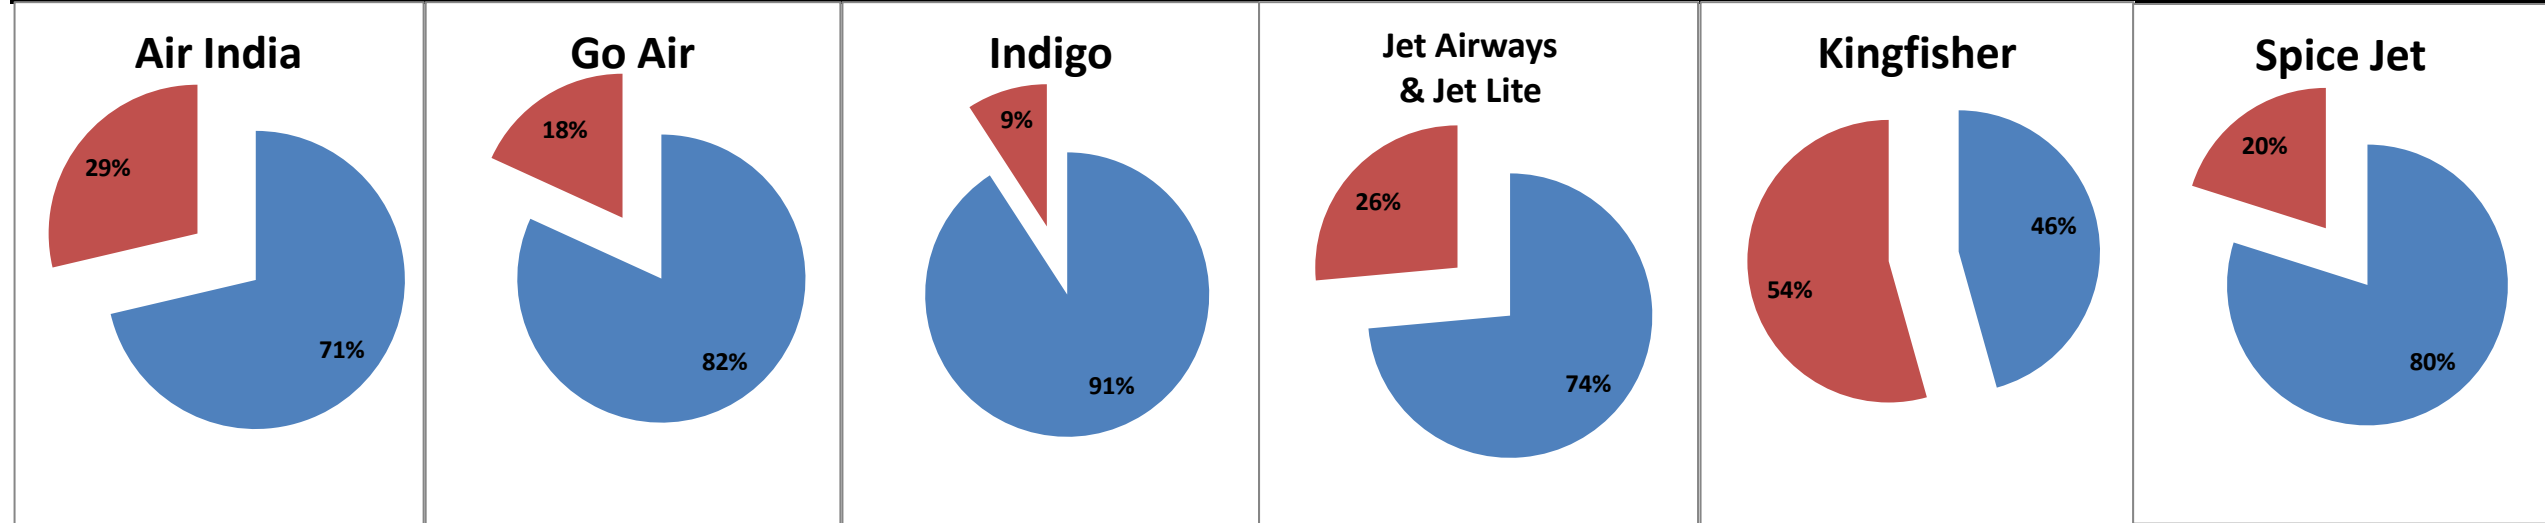

Airport Name :- DELHI INTERNATIONAL AIRPORT PVT LIMITED. - Feb'12

Airline	Total Departures	Flights ontime (STD +/- 15 Min)	Flights Delayed (STD +/- 15 Min)	% On time	% delayed	Airline					Airport		Weather		ATC	Miscellaneous
						Passenger & baggage handling (IATA CODES 11-18)	Aircraft & Ramp Handling (IATA CODES 31-39)	Technical, automated equipment failure(IATA CODES 41-48)	Operations , crew(IATA CODES 61-69)	Reactinary reasons (IATA CODES 91-96)	Airport Facilites (IATA CODES - 87,89)	Airport Security (IATA CODES 85)	Destination airport below minima (IATA CODES 72)	Departure aerodrome Below minima (IATA CODES 71)	ATFM(IATA CODES 81-84)	IATA CODE-99
AI	1786	1274	512	71%	29%	11	1	37	73	341	1	3	29	1	2	13
G8	649	531	118	82%	18%	0	0	8	29	59	0	0	22	0	0	0
6E	1648	1497	151	91%	9%	0	0	2	13	125	0	0	4	2	4	1
9W&S2	2114	1555	559	74%	26%	7	0	8	13	515	2	0	14	0	0	0
IT	999	456	543	46%	54%	1	0	129	81	317	0	0	15	0	0	0
SG	1189	950	239	80%	20%	0	0	17	15	200	1	0	4	0	1	1
Total	8385	6263	2122	75%	25%	19	1	201	224	1557	4	3	88	3	7	15