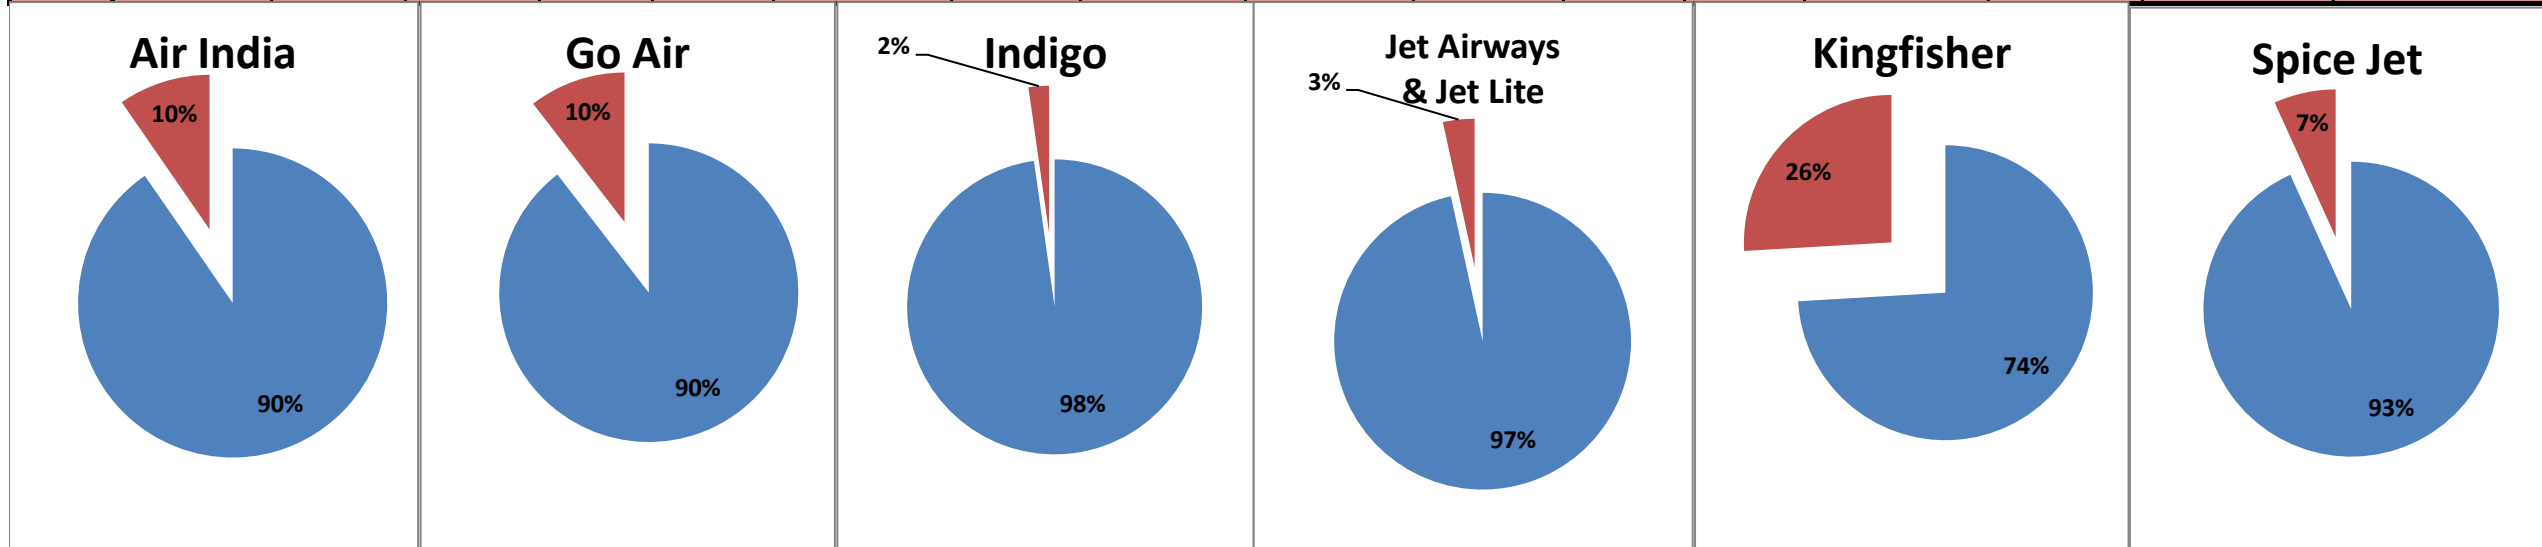

Airport Name :- DELHI INTERNATIONAL AIRPORT PVT LIMITED. - Feb'12(Period :- 0300-0859)

Airline	Total Departures	Flights ontime (STD +/- 15 Min)	Flights Delayed (STD +/- 15 Min)	% On time	% delayed	Airline					Airport		Weather		ATC	Miscellaneous
						Passenger & baggage handling (IATA CODES 11-18)	Aircraft & Ramp Handling (IATA CODES 31-39)	Technical, automated equipment failure(IATA CODES 41-48)	Operations , crew(IATA CODES 61-69)	Reactinary reasons (IATA CODES 91-96)	Airport Facilites (IATA CODES - 87,89)	Airport Security (IATA CODES 85)	Destination airport below minima (IATA CODES 72)	Departure aerodrome Below minima (IATA CODES 71)	ATFM(IATA CODES 81-84)	IATA CODE-99
AI	499	451	48	90%	10%	4	1	4	10	5	0	0	23	1	0	0
G8	191	171	20	90%	10%	0	0	0	8	0	0	0	12	0	0	0
6E	446	436	10	98%	2%	0	0	0	7	0	0	0	1	2	0	0
9W&S2	495	478	17	97%	3%	1	0	2	0	9	0	0	5	0	0	0
IT	189	140	49	74%	26%	0	0	15	22	5	0	0	7	0	0	0
SG	310	289	21	93%	7%	0	0	4	4	10	0	0	3	0	0	0
Total	2130	1965	165	92%	8%	5	1	25	51	29	0	0	51	3	0	0

On time percentage

Delayed percentage