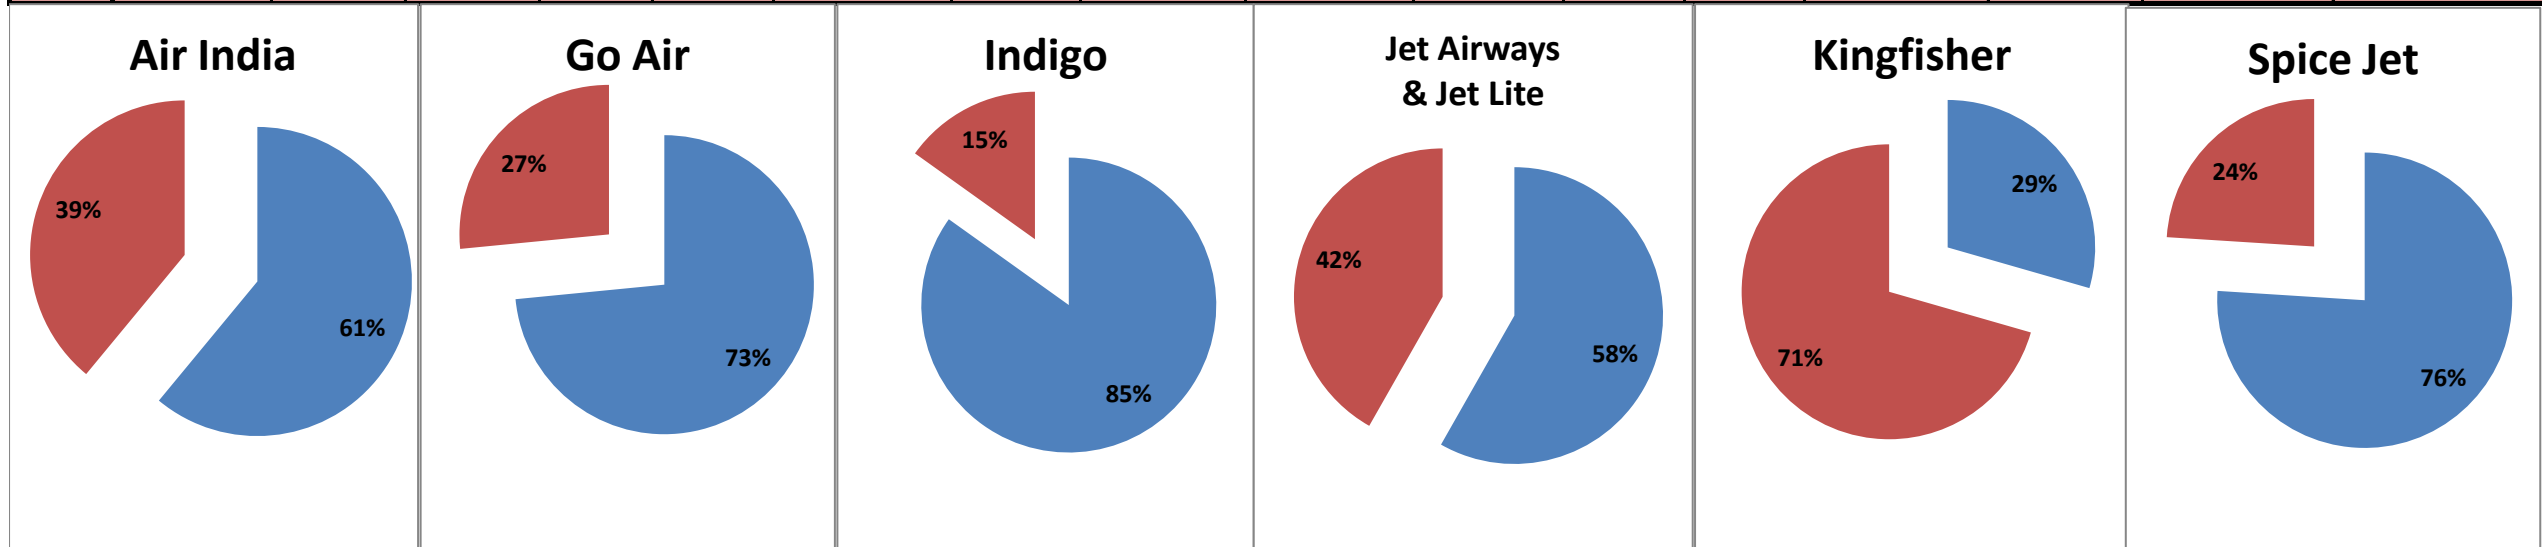

Airport Name :- DELHI INTERNATIONAL AIRPORT PVT LIMITED. - Feb'12(Period :- 1500-2059)

Airline	Total Departures	Flights ontime (STD +/- 15 Min)	Flights Delayed (STD +/- 15 Min)	% On time	% delayed	Airline					Airport		Weather		ATC	Miscellaneous
						Passenger & baggage handling (IATA CODES 11-18)	Aircraft & Ramp Handling (IATA CODES 31-39)	Technical, automated equipment failure(IATA CODES 41-48)	Operations , crew(IATA CODES 61-69)	Reactinary reasons (IATA CODES 91-96)	Airport Facilites (IATA CODES - 87,89)	Airport Security (IATA CODES 85)	Destination airport below minima (IATA CODES 72)	Departure aerodrome Below minima (IATA CODES 71)	ATFM(IATA CODES 81-84)	IATA CODE-99
AI	523	319	204	61%	39%	2	0	10	26	155	0	0	0	0	0	11
G8	226	166	60	73%	27%	0	0	5	8	46	0	0	1	0	0	0
6E	635	539	96	85%	15%	0	0	1	4	87	0	0	0	0	4	0
9W&S2	802	467	335	58%	42%	1	0	5	7	321	0	0	1	0	0	0
IT	309	91	218	29%	71%	0	0	57	24	137	0	0	0	0	0	0
SG	446	339	107	76%	24%	0	0	5	5	96	0	0	0	0	1	0
Total	2941	1921	1020	65%	35%	3	0	83	74	842	0	0	2	0	5	11

On time percentage

Delayed percentage