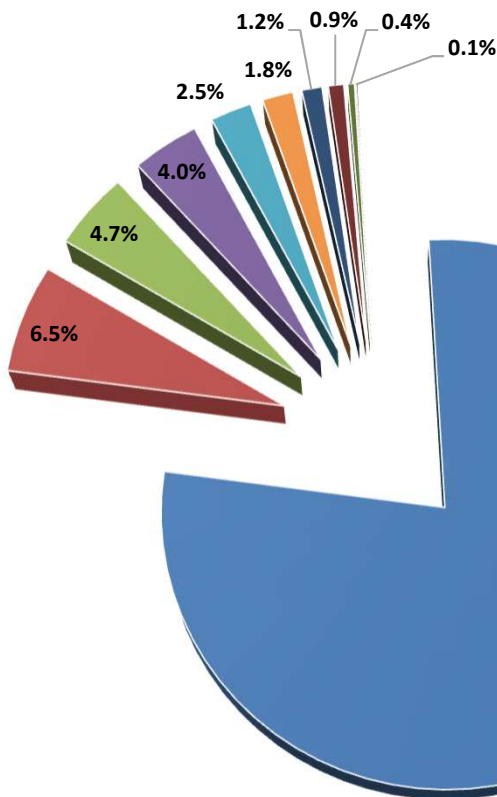

## On time Performance

## Delay reason

- Reactionary reasons
- Technical, automated equipment failure
- Operations, crew
- Airport Facilities
- Passenger & baggage handling
- Others
- Air traffic flow management
- Aircraft & Ramp Handling
- Airport security
- Bad Weather at Delhi