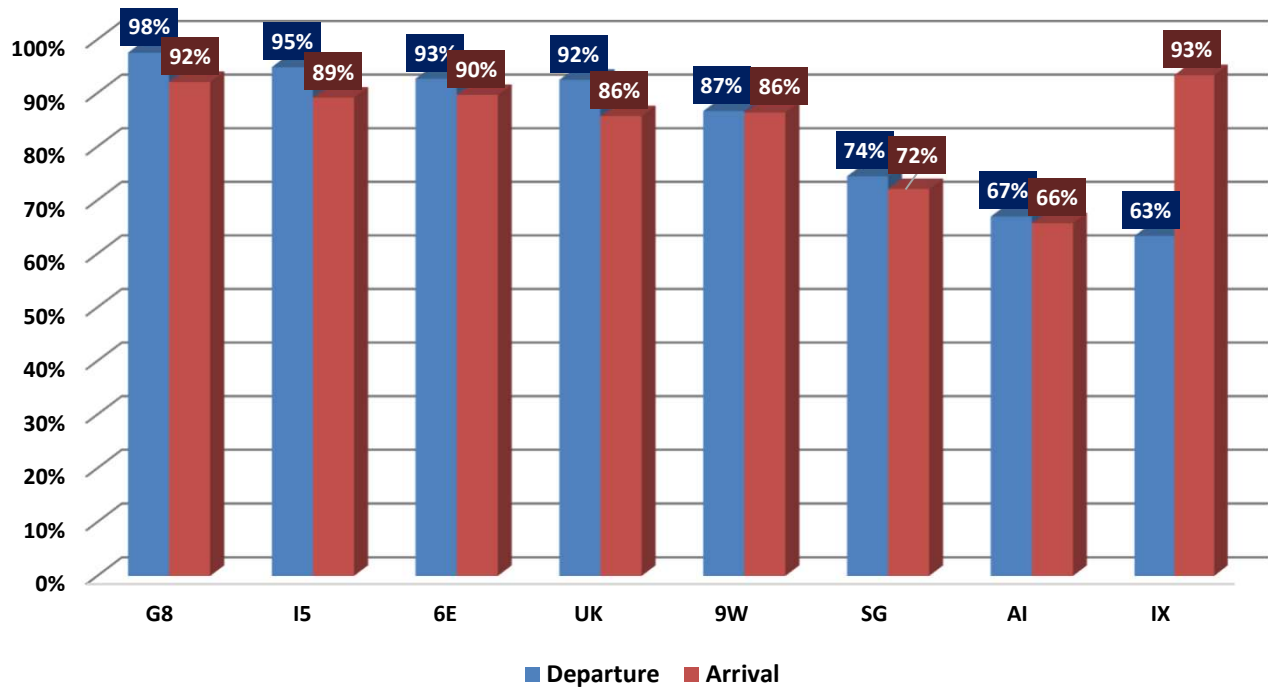

## Delay reason

- Reactionary reasons
- Technical, automated equipment failure
- Operations, crew
- Airport Facilities
- Passenger & baggage handling
- Others
- Air traffic flow management
- Aircraft & Ramp Handling
- Airport security
- Bad Weather at Delhi