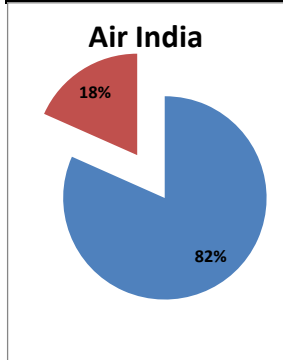

Airport Name :- DELHI INTERNATIONAL AIRPORT PVT LIMITED. - Mar'14

Airline	Total Departures	Flights ontime (STD +/- 15 Min)	Flights Delayed (STD +/- 15 Min)	% On time	% delayed	Airline					Airport		Weather		ATC	Miscellaneous
						Passenger & baggage handling (IATA CODES 11-18)	Aircraft & Ramp Handling (IATA CODES 31-39)	Technical, automated equipment failure(IATA CODES 41-48)	Operations , crew(IATA CODES 61-69)	Reactionary reasons (IATA CODES 91-97)	Airport Facilites (IATA CODES - 87,89)	Airport Security (IATA CODES 85)	Destination airport below minima (IATA CODES 72)	Departure aerodrome Below minima (IATA CODES 71)	ATFM(IATA CODES 81-84)	IATA CODE-99
AI	1957	1598	359	82%	18%	12	4	32	76	216	0	0	7	5	3	4
G8	857	793	64	93%	7%	0	0	1	20	33	0	0	7	2	1	0
6E	2513	2326	187	93%	7%	1	0	5	29	127	0	0	7	17	0	1
9W&S2	2022	1659	363	82%	18%	0	0	13	70	264	0	0	13	0	2	1
SG	1703	1474	229	87%	13%	0	0	8	83	119	0	0	10	7	0	2
Total	9052	7850	1202	87%	13%	13	4	59	278	759	0	0	44	31	6	8

On time percentage

Delayed percentage

Airport Name :- DELHI INTERNATIONAL AIRPORT PVT LIMITED. - Mar'14(Period :- 0300-0859)

Airline	Total Departures	Flights ontime (STD +/- 15 Min)	Flights Delayed (STD +/- 15 Min)	% On time	% delayed	Airline					Airport		Weather		ATC	Miscellaneous
						Passenger & baggage handling (IATA CODES 11-18)	Aircraft & Ramp Handling (IATA CODES 31-39)	Technical, automated equipment failure(IATA CODES 41-48)	Operations , crew(IATA CODES 61-69)	Reactionary reasons (IATA CODES 91-97)	Airport Facilites (IATA CODES - 87,89)	Airport Security (IATA CODES 85)	Destination airport below minima (IATA CODES 72)	Departure aerodrome Below minima (IATA CODES 71)	ATFM(IATA CODES 81-84)	IATA CODE-99
AI	491	455	36	93%	7%	4	1	6	11	5	0	0	3	5	0	1
G8	305	295	10	97%	3%	0	0	1	4	0	0	0	3	2	0	0
6E	709	694	15	98%	2%	0	0	0	2	0	0	0	1	12	0	0
9W&S2	350	337	13	96%	4%	0	0	4	2	0	0	0	7	0	0	0
SG	570	548	22	96%	4%	0	0	4	4	2	0	0	5	6	0	1
Total	2425	2329	96	96%	4%	4	1	15	23	7	0	0	19	25	0	2