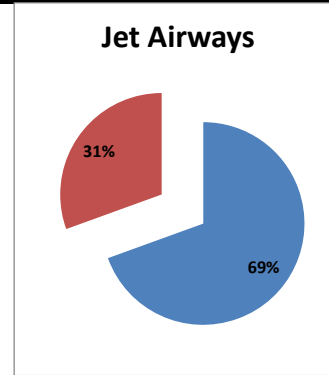

Airport Name :- DELHI INTERNATIONAL AIRPORT PVT LIMITED. - Mar'14(Period :- 1500-2059)

Airline	Total Departures	Flights ontime (STD +/- 15 Min)	Flights Delayed (STD +/- 15 Min)	% On time	% delayed	Airline					Airport		Weather		ATC	Miscellaneous
						Passenger & baggage handling (IATA CODES 11-18)	Aircraft & Ramp Handling (IATA CODES 31-39)	Technical, automated equipment failure(IATA CODES 41-48)	Operations , crew(IATA CODES 61-69)	Reactionary reasons (IATA CODES 91-97)	Airport Facilites (IATA CODES - 87,89)	Airport Security (IATA CODES 85)	Destination airport below minima (IATA CODES 72)	Departure aerodrome Below minima (IATA CODES 71)	ATFM(IATA CODES 81-84)	IATA CODE-99
AI	599	457	142	76%	24%	2	0	6	25	108	0	0	0	0	0	1
G8	243	225	18	93%	7%	0	0	0	2	15	0	0	0	0	1	0
6E	906	784	122	87%	13%	0	0	3	19	96	0	0	0	3	0	1
9W&S2	684	475	209	69%	31%	0	0	4	35	168	0	0	1	0	0	1
SG	582	454	128	78%	22%	0	0	1	45	80	0	0	0	1	0	1
Total	3014	2395	619	79%	21%	2	0	14	126	467	0	0	1	4	1	4

On time percentage

Delayed percentage