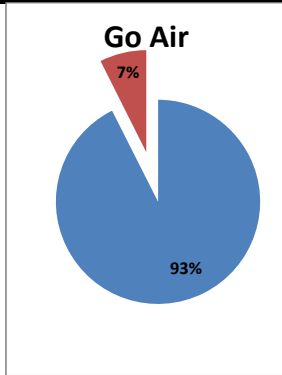

Airport Name :- DELHI INTERNATIONAL AIRPORT PVT LIMITED. - Mar'14(Period :- 1500-2059)

Airline	Total Departures	Flights ontime (STD +/- 15 Min)	Flights Delayed (STD +/- 15 Min)	% On time	% delayed	Airline					Airport		Weather		ATC	Miscellaneous
						Passenger & baggage handling (IATA CODES 11-18)	Aircraft & Ramp Handling (IATA CODES 31-39)	Technical, automated equipment failure(IATA CODES 41-48)	Operations , crew(IATA CODES 61-69)	Reactionary reasons (IATA CODES 91-97)	Airport Facilites (IATA CODES - 87,89)	Airport Security (IATA CODES 85)	Destination airport below minima (IATA CODES 72)	Departure aerodrome Below minima (IATA CODES 71)	ATFM(IATA CODES 81-84)	IATA CODE-99
AI	599	457	142	76%	24%	2	0	6	25	108	0	0	0	0	0	1
G8	243	225	18	93%	7%	0	0	0	2	15	0	0	0	0	1	0
6E	906	784	122	87%	13%	0	0	3	19	96	0	0	0	3	0	1
9W&S2	684	475	209	69%	31%	0	0	4	35	168	0	0	1	0	0	1
SG	582	454	128	78%	22%	0	0	1	45	80	0	0	0	1	0	1
Total	3014	2395	619	79%	21%	2	0	14	126	467	0	0	1	4	1	4

On time percentage

Delayed percentage