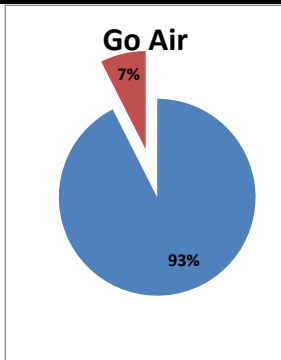

Airport Name :- DELHI INTERNATIONAL AIRPORT PVT LIMITED. - Mar'14

Airline	Total Departures	Flights ontime (STD +/- 15 Min)	Flights Delayed (STD +/- 15 Min)	% On time	% delayed	Airline					Airport		Weather		ATC	Miscellaneous
						Passenger & baggage handling (IATA CODES 11-18)	Aircraft & Ramp Handling (IATA CODES 31-39)	Technical, automated equipment failure(IATA CODES 41-48)	Operations , crew(IATA CODES 61-69)	Reactionary reasons (IATA CODES 91-97)	Airport Facilites (IATA CODES - 87,89)	Airport Security (IATA CODES 85)	Destination airport below minima (IATA CODES 72)	Departure aerodrome Below minima (IATA CODES 71)	ATFM(IATA CODES 81-84)	IATA CODE-99
AI	1957	1598	359	82%	18%	12	4	32	76	216	0	0	7	5	3	4
G8	857	793	64	93%	7%	0	0	1	20	33	0	0	7	2	1	0
6E	2513	2326	187	93%	7%	1	0	5	29	127	0	0	7	17	0	1
9W&S2	2022	1659	363	82%	18%	0	0	13	70	264	0	0	13	0	2	1
SG	1703	1474	229	87%	13%	0	0	8	83	119	0	0	10	7	0	2
Total	9052	7850	1202	87%	13%	13	4	59	278	759	0	0	44	31	6	8

On time percentage

Delayed percentage

Airport Name :- DELHI INTERNATIONAL AIRPORT PVT LIMITED. - Mar'14(Period :- 0300-0859)

Airline	Total Departures	Flights ontime (STD +/- 15 Min)	Flights Delayed (STD +/- 15 Min)	% On time	% delayed	Airline					Airport		Weather		ATC	Miscellaneous
						Passenger & baggage handling (IATA CODES 11-18)	Aircraft & Ramp Handling (IATA CODES 31-39)	Technical, automated equipment failure(IATA CODES 41-48)	Operations , crew(IATA CODES 61-69)	Reactionary reasons (IATA CODES 91-97)	Airport Facilites (IATA CODES - 87,89)	Airport Security (IATA CODES 85)	Destination airport below minima (IATA CODES 72)	Departure aerodrome Below minima (IATA CODES 71)	ATFM(IATA CODES 81-84)	IATA CODE-99
AI	491	455	36	93%	7%	4	1	6	11	5	0	0	3	5	0	1
G8	305	295	10	97%	3%	0	0	1	4	0	0	0	3	2	0	0
6E	709	694	15	98%	2%	0	0	0	2	0	0	0	1	12	0	0
9W&S2	350	337	13	96%	4%	0	0	4	2	0	0	0	7	0	0	0
SG	570	548	22	96%	4%	0	0	4	4	2	0	0	5	6	0	1
Total	2425	2329	96	96%	4%	4	1	15	23	7	0	0	19	25	0	2