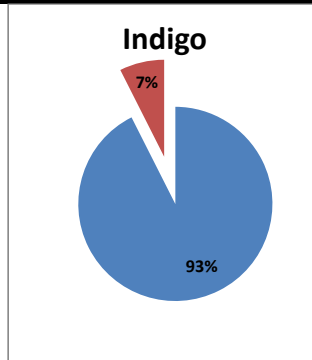

Airport Name :- DELHI INTERNATIONAL AIRPORT PVT LIMITED. - Mar'14

Airline	Total Departures	Flights ontime (STD +/- 15 Min)	Flights Delayed (STD +/- 15 Min)	% On time	% delayed	Airline					Airport		Weather		ATC	Miscellaneous
						Passenger & baggage handling (IATA CODES 11-18)	Aircraft & Ramp Handling (IATA CODES 31-39)	Technical, automated equipment failure(IATA CODES 41-48)	Operations , crew(IATA CODES 61-69)	Reactionary reasons (IATA CODES 91-97)	Airport Facilites (IATA CODES - 87,89)	Airport Security (IATA CODES 85)	Destination airport below minima (IATA CODES 72)	Departure aerodrome Below minima (IATA CODES 71)	ATFM(IATA CODES 81-84)	IATA CODE-99
AI	1957	1598	359	82%	18%	12	4	32	76	216	0	0	7	5	3	4
G8	857	793	64	93%	7%	0	0	1	20	33	0	0	7	2	1	0
6E	2513	2326	187	93%	7%	1	0	5	29	127	0	0	7	17	0	1
9W&S2	2022	1659	363	82%	18%	0	0	13	70	264	0	0	13	0	2	1
SG	1703	1474	229	87%	13%	0	0	8	83	119	0	0	10	7	0	2
Total	9052	7850	1202	87%	13%	13	4	59	278	759	0	0	44	31	6	8

On time percentage

Delayed percentage

Airport Name :- DELHI INTERNATIONAL AIRPORT PVT LIMITED. - Mar'14(Period :- 0300-0859)

Airline	Total Departures	Flights ontime (STD +/- 15 Min)	Flights Delayed (STD +/- 15 Min)	% On time	% delayed	Airline					Airport		Weather		ATC	Miscellaneous
						Passenger & baggage handling (IATA CODES 11-18)	Aircraft & Ramp Handling (IATA CODES 31-39)	Technical, automated equipment failure(IATA CODES 41-48)	Operations , crew(IATA CODES 61-69)	Reactionary reasons (IATA CODES 91-97)	Airport Facilites (IATA CODES - 87,89)	Airport Security (IATA CODES 85)	Destination airport below minima (IATA CODES 72)	Departure aerodrome Below minima (IATA CODES 71)	ATFM(IATA CODES 81-84)	IATA CODE-99
AI	491	455	36	93%	7%	4	1	6	11	5	0	0	3	5	0	1
G8	305	295	10	97%	3%	0	0	1	4	0	0	0	3	2	0	0
6E	709	694	15	98%	2%	0	0	0	2	0	0	0	1	12	0	0
9W&S2	350	337	13	96%	4%	0	0	4	2	0	0	0	7	0	0	0
SG	570	548	22	96%	4%	0	0	4	4	2	0	0	5	6	0	1
Total	2425	2329	96	96%	4%	4	1	15	23	7	0	0	19	25	0	2