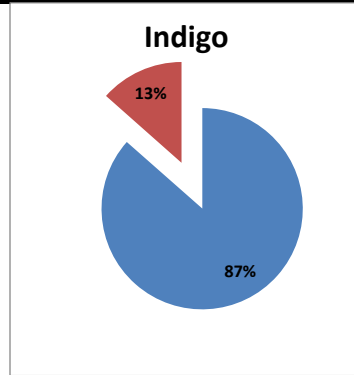

Airport Name :- DELHI INTERNATIONAL AIRPORT PVT LIMITED. - Mar'14(Period :- 1500-2059)

Airline	Total Departures	Flights ontime (STD +/- 15 Min)	Flights Delayed (STD +/- 15 Min)	% On time	% delayed	Airline					Airport		Weather		ATC	Miscellaneous
						Passenger & baggage handling (IATA CODES 11-18)	Aircraft & Ramp Handling (IATA CODES 31-39)	Technical, automated equipment failure(IATA CODES 41-48)	Operations , crew(IATA CODES 61-69)	Reactionary reasons (IATA CODES 91-97)	Airport Facilites (IATA CODES - 87,89)	Airport Security (IATA CODES 85)	Destination airport below minima (IATA CODES 72)	Departure aerodrome Below minima (IATA CODES 71)	ATFM(IATA CODES 81-84)	IATA CODE-99
AI	599	457	142	76%	24%	2	0	6	25	108	0	0	0	0	0	1
G8	243	225	18	93%	7%	0	0	0	2	15	0	0	0	0	1	0
6E	906	784	122	87%	13%	0	0	3	19	96	0	0	0	3	0	1
9W&S2	684	475	209	69%	31%	0	0	4	35	168	0	0	1	0	0	1
SG	582	454	128	78%	22%	0	0	1	45	80	0	0	0	1	0	1
Total	3014	2395	619	79%	21%	2	0	14	126	467	0	0	1	4	1	4

On time percentage

Delayed percentage