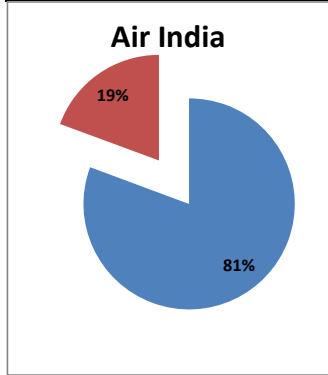

Airport Name :- DELHI INTERNATIONAL AIRPORT PVT LIMITED. - Mar'14(Period :- 2100-0259)

Airline	Total Departures	Flights ontime (STD +/- 15 Min)	Flights Delayed (STD +/- 15 Min)	% On time	% delayed	Airline					Airport		Weather		ATC	Miscellaneous
						Passenger & baggage handling (IATA CODES 11-18)	Aircraft & Ramp Handling (IATA CODES 31-39)	Technical, automated equipment failure(IATA CODES 41-48)	Operations , crew(IATA CODES 61-69)	Reactionary reasons (IATA CODES 91-97)	Airport Facilites (IATA CODES - 87,89)	Airport Security (IATA CODES 85)	Destination airport below minima (IATA CODES 72)	Departure aerodrome Below minima (IATA CODES 71)	ATFM(IATA CODES 81-84)	IATA CODE-99
AI	31	25	6	81%	19%	0	0	0	2	4	0	0	0	0	0	0
G8	31	27	4	87%	13%	0	0	0	2	2	0	0	0	0	0	0
6E	0	0	0	0%	0%	0	0	0	0	0	0	0	0	0	0	0
9W&S2	92	76	16	83%	17%	0	0	0	3	12	0	0	1	0	0	0
SG	3	3	0	100%	0%	0	0	0	0	0	0	0	0	0	0	0
Total	157	131	26	83%	17%	0	0	0	7	18	0	0	1	0	0	0

On time percentage

Delayed percentage