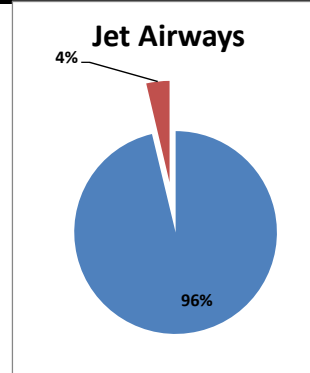

Airport Name :- DELHI INTERNATIONAL AIRPORT PVT LIMITED. - Mar'14

Airline	Total Departures	Flights ontime (STD +/- 15 Min)	Flights Delayed (STD +/- 15 Min)	% On time	% delayed	Airline					Airport		Weather		ATC	Miscellaneous
						Passenger & baggage handling (IATA CODES 11-18)	Aircraft & Ramp Handling (IATA CODES 31-39)	Technical, automated equipment failure(IATA CODES 41-48)	Operations , crew(IATA CODES 61-69)	Reactionary reasons (IATA CODES 91-97)	Airport Facilites (IATA CODES - 87,89)	Airport Security (IATA CODES 85)	Destination airport below minima (IATA CODES 72)	Departure aerodrome Below minima (IATA CODES 71)	ATFM(IATA CODES 81-84)	IATA CODE-99
AI	1957	1598	359	82%	18%	12	4	32	76	216	0	0	7	5	3	4
G8	857	793	64	93%	7%	0	0	1	20	33	0	0	7	2	1	0
6E	2513	2326	187	93%	7%	1	0	5	29	127	0	0	7	17	0	1
9W&S2	2022	1659	363	82%	18%	0	0	13	70	264	0	0	13	0	2	1
SG	1703	1474	229	87%	13%	0	0	8	83	119	0	0	10	7	0	2
Total	9052	7850	1202	87%	13%	13	4	59	278	759	0	0	44	31	6	8

On time percentage

Delayed percentage

Airport Name :- DELHI INTERNATIONAL AIRPORT PVT LIMITED. - Mar'14(Period :- 0300-0859)

Airline	Total Departures	Flights ontime (STD +/- 15 Min)	Flights Delayed (STD +/- 15 Min)	% On time	% delayed	Airline					Airport		Weather		ATC	Miscellaneous
						Passenger & baggage handling (IATA CODES 11-18)	Aircraft & Ramp Handling (IATA CODES 31-39)	Technical, automated equipment failure(IATA CODES 41-48)	Operations , crew(IATA CODES 61-69)	Reactionary reasons (IATA CODES 91-97)	Airport Facilites (IATA CODES - 87,89)	Airport Security (IATA CODES 85)	Destination airport below minima (IATA CODES 72)	Departure aerodrome Below minima (IATA CODES 71)	ATFM(IATA CODES 81-84)	IATA CODE-99
AI	491	455	36	93%	7%	4	1	6	11	5	0	0	3	5	0	1
G8	305	295	10	97%	3%	0	0	1	4	0	0	0	3	2	0	0
6E	709	694	15	98%	2%	0	0	0	2	0	0	0	1	12	0	0
9W&S2	350	337	13	96%	4%	0	0	4	2	0	0	0	7	0	0	0
SG	570	548	22	96%	4%	0	0	4	4	2	0	0	5	6	0	1
Total	2425	2329	96	96%	4%	4	1	15	23	7	0	0	19	25	0	2