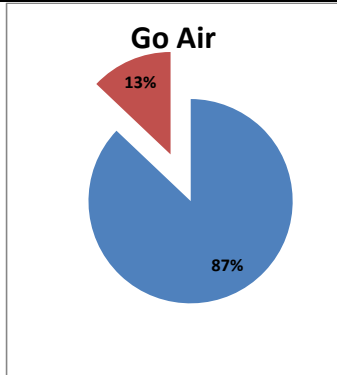

Airport Name :- DELHI INTERNATIONAL AIRPORT PVT LIMITED. - Mar'14(Period :- 2100-0259)

Airline	Total Departures	Flights ontime (STD +/- 15 Min)	Flights Delayed (STD +/- 15 Min)	% On time	% delayed	Airline					Airport		Weather		ATC	Miscellaneous
						Passenger & baggage handling (IATA CODES 11-18)	Aircraft & Ramp Handling (IATA CODES 31-39)	Technical, automated equipment failure(IATA CODES 41-48)	Operations , crew(IATA CODES 61-69)	Reactionary reasons (IATA CODES 91-97)	Airport Facilites (IATA CODES - 87,89)	Airport Security (IATA CODES 85)	Destination airport below minima (IATA CODES 72)	Departure aerodrome Below minima (IATA CODES 71)	ATFM(IATA CODES 81-84)	IATA CODE-99
AI	31	25	6	81%	19%	0	0	0	2	4	0	0	0	0	0	0
G8	31	27	4	87%	13%	0	0	0	2	2	0	0	0	0	0	0
6E	0	0	0	0%	0%	0	0	0	0	0	0	0	0	0	0	0
9W&S2	92	76	16	83%	17%	0	0	0	3	12	0	0	1	0	0	0
SG	3	3	0	100%	0%	0	0	0	0	0	0	0	0	0	0	0
Total	157	131	26	83%	17%	0	0	0	7	18	0	0	1	0	0	0

On time percentage

Delayed percentage