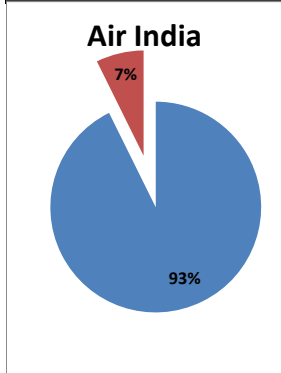

Airport Name :- DELHI INTERNATIONAL AIRPORT PVT LIMITED. - Mar'14

Airline	Total Departures	Flights ontime (STD +/- 15 Min)	Flights Delayed (STD +/- 15 Min)	% On time	% delayed	Airline					Airport		Weather		ATC	Miscellaneous
						Passenger & baggage handling (IATA CODES 11-18)	Aircraft & Ramp Handling (IATA CODES 31-39)	Technical, automated equipment failure(IATA CODES 41-48)	Operations , crew(IATA CODES 61-69)	Reactionary reasons (IATA CODES 91-97)	Airport Facilites (IATA CODES - 87,89)	Airport Security (IATA CODES 85)	Destination airport below minima (IATA CODES 72)	Departure aerodrome Below minima (IATA CODES 71)	ATFM(IATA CODES 81-84)	IATA CODE-99
AI	1957	1598	359	82%	18%	12	4	32	76	216	0	0	7	5	3	4
G8	857	793	64	93%	7%	0	0	1	20	33	0	0	7	2	1	0
6E	2513	2326	187	93%	7%	1	0	5	29	127	0	0	7	17	0	1
9W&S2	2022	1659	363	82%	18%	0	0	13	70	264	0	0	13	0	2	1
SG	1703	1474	229	87%	13%	0	0	8	83	119	0	0	10	7	0	2
Total	9052	7850	1202	87%	13%	13	4	59	278	759	0	0	44	31	6	8

On time percentage

Delayed percentage

Airport Name :- DELHI INTERNATIONAL AIRPORT PVT LIMITED. - Mar'14(Period :- 0300-0859)

Airline	Total Departures	Flights ontime (STD +/- 15 Min)	Flights Delayed (STD +/- 15 Min)	% On time	% delayed	Airline					Airport		Weather		ATC	Miscellaneous
						Passenger & baggage handling (IATA CODES 11-18)	Aircraft & Ramp Handling (IATA CODES 31-39)	Technical, automated equipment failure(IATA CODES 41-48)	Operations , crew(IATA CODES 61-69)	Reactionary reasons (IATA CODES 91-97)	Airport Facilites (IATA CODES - 87,89)	Airport Security (IATA CODES 85)	Destination airport below minima (IATA CODES 72)	Departure aerodrome Below minima (IATA CODES 71)	ATFM(IATA CODES 81-84)	IATA CODE-99
AI	491	455	36	93%	7%	4	1	6	11	5	0	0	3	5	0	1
G8	305	295	10	97%	3%	0	0	1	4	0	0	0	3	2	0	0
6E	709	694	15	98%	2%	0	0	0	2	0	0	0	1	12	0	0
9W&S2	350	337	13	96%	4%	0	0	4	2	0	0	0	7	0	0	0
SG	570	548	22	96%	4%	0	0	4	4	2	0	0	5	6	0	1
Total	2425	2329	96	96%	4%	4	1	15	23	7	0	0	19	25	0	2