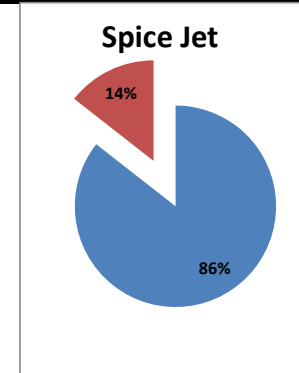

Airport Name :- DELHI INTERNATIONAL AIRPORT PVT LIMITED. - Mar'14(Period :- 0900-1459)

Airline	Total Departures	Flights ontime (STD +/- 15 Min)	Flights Delayed (STD +/- 15 Min)	% On time	% delayed	Airline					Airport		Weather		ATC	Miscellaneous
						Passenger & baggage handling (IATA CODES 11-18)	Aircraft & Ramp Handling (IATA CODES 31-39)	Technical, automated equipment failure(IATA CODES 41-48)	Operations , crew(IATA CODES 61-69)	Reactionary reasons (IATA CODES 91-97)	Airport Facilites (IATA CODES - 87,89)	Airport Security (IATA CODES 85)	Destination airport below minima (IATA CODES 72)	Departure aerodrome Below minima (IATA CODES 71)	ATFM(IATA CODES 81-84)	IATA CODE-99
AI	836	661	175	79%	21%	6	3	20	38	99	0	0	4	0	3	2
G8	278	246	32	88%	12%	0	0	0	12	16	0	0	4	0	0	0
6E	898	848	50	94%	6%	1	0	2	8	31	0	0	6	2	0	0
9W&S2	896	771	125	86%	14%	0	0	5	30	84	0	0	4	0	2	0
SG	548	469	79	86%	14%	0	0	3	34	37	0	0	5	0	0	0
Total	3456	2995	461	87%	13%	7	3	30	122	267	0	0	23	2	5	2

On time percentage

Delayed percentage