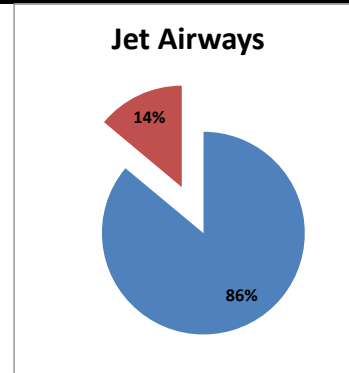

Airport Name :- DELHI INTERNATIONAL AIRPORT PVT LIMITED. - Mar'14(Period :- 0900-1459)

Airline	Total Departures	Flights ontime (STD +/- 15 Min)	Flights Delayed (STD +/- 15 Min)	% On time	% delayed	Airline					Airport		Weather		ATC	Miscellaneous
						Passenger & baggage handling (IATA CODES 11-18)	Aircraft & Ramp Handling (IATA CODES 31-39)	Technical, automated equipment failure(IATA CODES 41-48)	Operations , crew(IATA CODES 61-69)	Reactionary reasons (IATA CODES 91-97)	Airport Facilites (IATA CODES - 87,89)	Airport Security (IATA CODES 85)	Destination airport below minima (IATA CODES 72)	Departure aerodrome Below minima (IATA CODES 71)	ATFM(IATA CODES 81-84)	IATA CODE-99
AI	836	661	175	79%	21%	6	3	20	38	99	0	0	4	0	3	2
G8	278	246	32	88%	12%	0	0	0	12	16	0	0	4	0	0	0
6E	898	848	50	94%	6%	1	0	2	8	31	0	0	6	2	0	0
9W&S2	896	771	125	86%	14%	0	0	5	30	84	0	0	4	0	2	0
SG	548	469	79	86%	14%	0	0	3	34	37	0	0	5	0	0	0
Total	3456	2995	461	87%	13%	7	3	30	122	267	0	0	23	2	5	2

On time percentage

Delayed percentage