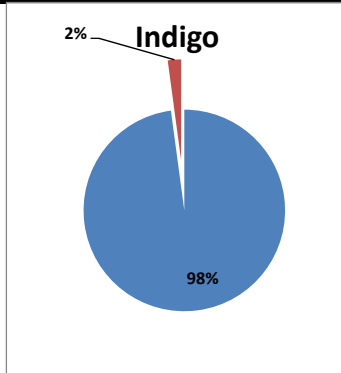

Airport Name :- DELHI INTERNATIONAL AIRPORT PVT LIMITED. - Mar'14

Airline	Total Departures	Flights ontime (STD +/- 15 Min)	Flights Delayed (STD +/- 15 Min)	% On time	% delayed	Airline					Airport		Weather		ATC	Miscellaneous
						Passenger & baggage handling (IATA CODES 11-18)	Aircraft & Ramp Handling (IATA CODES 31-39)	Technical, automated equipment failure(IATA CODES 41-48)	Operations , crew(IATA CODES 61-69)	Reactionary reasons (IATA CODES 91-97)	Airport Facilites (IATA CODES - 87,89)	Airport Security (IATA CODES 85)	Destination airport below minima (IATA CODES 72)	Departure aerodrome Below minima (IATA CODES 71)	ATFM(IATA CODES 81-84)	IATA CODE-99
AI	1957	1598	359	82%	18%	12	4	32	76	216	0	0	7	5	3	4
G8	857	793	64	93%	7%	0	0	1	20	33	0	0	7	2	1	0
6E	2513	2326	187	93%	7%	1	0	5	29	127	0	0	7	17	0	1
9W&S2	2022	1659	363	82%	18%	0	0	13	70	264	0	0	13	0	2	1
SG	1703	1474	229	87%	13%	0	0	8	83	119	0	0	10	7	0	2
Total	9052	7850	1202	87%	13%	13	4	59	278	759	0	0	44	31	6	8

On time percentage

Delayed percentage

Airport Name :- DELHI INTERNATIONAL AIRPORT PVT LIMITED. - Mar'14(Period :- 0300-0859)

Airline	Total Departures	Flights ontime (STD +/- 15 Min)	Flights Delayed (STD +/- 15 Min)	% On time	% delayed	Airline					Airport		Weather		ATC	Miscellaneous
						Passenger & baggage handling (IATA CODES 11-18)	Aircraft & Ramp Handling (IATA CODES 31-39)	Technical, automated equipment failure(IATA CODES 41-48)	Operations , crew(IATA CODES 61-69)	Reactionary reasons (IATA CODES 91-97)	Airport Facilites (IATA CODES - 87,89)	Airport Security (IATA CODES 85)	Destination airport below minima (IATA CODES 72)	Departure aerodrome Below minima (IATA CODES 71)	ATFM(IATA CODES 81-84)	IATA CODE-99
AI	491	455	36	93%	7%	4	1	6	11	5	0	0	3	5	0	1
G8	305	295	10	97%	3%	0	0	1	4	0	0	0	3	2	0	0
6E	709	694	15	98%	2%	0	0	0	2	0	0	0	1	12	0	0
9W&S2	350	337	13	96%	4%	0	0	4	2	0	0	0	7	0	0	0
SG	570	548	22	96%	4%	0	0	4	4	2	0	0	5	6	0	1
Total	2425	2329	96	96%	4%	4	1	15	23	7	0	0	19	25	0	2