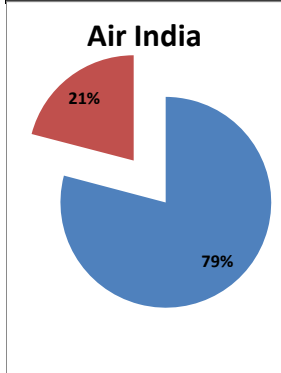

Airport Name :- DELHI INTERNATIONAL AIRPORT PVT LIMITED. - Mar'14(Period :- 0900-1459)

Airline	Total Departures	Flights ontime (STD +/- 15 Min)	Flights Delayed (STD +/- 15 Min)	% On time	% delayed	Airline					Airport		Weather		ATC	Miscellaneous
						Passenger & baggage handling (IATA CODES 11-18)	Aircraft & Ramp Handling (IATA CODES 31-39)	Technical, automated equipment failure(IATA CODES 41-48)	Operations , crew(IATA CODES 61-69)	Reactionary reasons (IATA CODES 91-97)	Airport Facilites (IATA CODES - 87,89)	Airport Security (IATA CODES 85)	Destination airport below minima (IATA CODES 72)	Departure aerodrome Below minima (IATA CODES 71)	ATFM(IATA CODES 81-84)	IATA CODE-99
AI	836	661	175	79%	21%	6	3	20	38	99	0	0	4	0	3	2
G8	278	246	32	88%	12%	0	0	0	12	16	0	0	4	0	0	0
6E	898	848	50	94%	6%	1	0	2	8	31	0	0	6	2	0	0
9W&S2	896	771	125	86%	14%	0	0	5	30	84	0	0	4	0	2	0
SG	548	469	79	86%	14%	0	0	3	34	37	0	0	5	0	0	0
Total	3456	2995	461	87%	13%	7	3	30	122	267	0	0	23	2	5	2

On time percentage

Delayed percentage