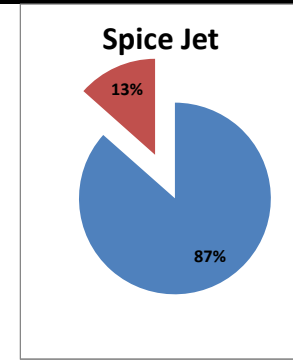

Airport Name :- DELHI INTERNATIONAL AIRPORT PVT LIMITED. - Mar'14

Airline	Total Departures	Flights ontime (STD +/- 15 Min)	Flights Delayed (STD +/- 15 Min)	% On time	% delayed	Airline					Airport		Weather		ATC	Miscellaneous
						Passenger & baggage handling (IATA CODES 11-18)	Aircraft & Ramp Handling (IATA CODES 31-39)	Technical, automated equipment failure(IATA CODES 41-48)	Operations , crew(IATA CODES 61-69)	Reactionary reasons (IATA CODES 91-97)	Airport Facilites (IATA CODES - 87,89)	Airport Security (IATA CODES 85)	Destination airport below minima (IATA CODES 72)	Departure aerodrome Below minima (IATA CODES 71)	ATFM(IATA CODES 81-84)	IATA CODE-99
AI	1957	1598	359	82%	18%	12	4	32	76	216	0	0	7	5	3	4
G8	857	793	64	93%	7%	0	0	1	20	33	0	0	7	2	1	0
6E	2513	2326	187	93%	7%	1	0	5	29	127	0	0	7	17	0	1
9W&S2	2022	1659	363	82%	18%	0	0	13	70	264	0	0	13	0	2	1
SG	1703	1474	229	87%	13%	0	0	8	83	119	0	0	10	7	0	2
Total	9052	7850	1202	87%	13%	13	4	59	278	759	0	0	44	31	6	8

On time percentage

Delayed percentage

Airport Name :- DELHI INTERNATIONAL AIRPORT PVT LIMITED. - Mar'14(Period :- 0300-0859)

Airline	Total Departures	Flights ontime (STD +/- 15 Min)	Flights Delayed (STD +/- 15 Min)	% On time	% delayed	Airline					Airport		Weather		ATC	Miscellaneous
						Passenger & baggage handling (IATA CODES 11-18)	Aircraft & Ramp Handling (IATA CODES 31-39)	Technical, automated equipment failure(IATA CODES 41-48)	Operations , crew(IATA CODES 61-69)	Reactionary reasons (IATA CODES 91-97)	Airport Facilites (IATA CODES - 87,89)	Airport Security (IATA CODES 85)	Destination airport below minima (IATA CODES 72)	Departure aerodrome Below minima (IATA CODES 71)	ATFM(IATA CODES 81-84)	IATA CODE-99
AI	491	455	36	93%	7%	4	1	6	11	5	0	0	3	5	0	1
G8	305	295	10	97%	3%	0	0	1	4	0	0	0	3	2	0	0
6E	709	694	15	98%	2%	0	0	0	2	0	0	0	1	12	0	0
9W&S2	350	337	13	96%	4%	0	0	4	2	0	0	0	7	0	0	0
SG	570	548	22	96%	4%	0	0	4	4	2	0	0	5	6	0	1
Total	2425	2329	96	96%	4%	4	1	15	23	7	0	0	19	25	0	2