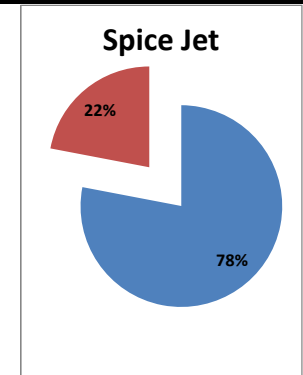

Airport Name :- DELHI INTERNATIONAL AIRPORT PVT LIMITED. - Mar'14(Period :- 1500-2059)

Airline	Total Departures	Flights ontime (STD +/- 15 Min)	Flights Delayed (STD +/- 15 Min)	% On time	% delayed	Airline					Airport		Weather		ATC	Miscellaneous
						Passenger & baggage handling (IATA CODES 11-18)	Aircraft & Ramp Handling (IATA CODES 31-39)	Technical, automated equipment failure(IATA CODES 41-48)	Operations , crew(IATA CODES 61-69)	Reactionary reasons (IATA CODES 91-97)	Airport Facilites (IATA CODES - 87,89)	Airport Security (IATA CODES 85)	Destination airport below minima (IATA CODES 72)	Departure aerodrome Below minima (IATA CODES 71)	ATFM(IATA CODES 81-84)	IATA CODE-99
AI	599	457	142	76%	24%	2	0	6	25	108	0	0	0	0	0	1
G8	243	225	18	93%	7%	0	0	0	2	15	0	0	0	0	1	0
6E	906	784	122	87%	13%	0	0	3	19	96	0	0	0	3	0	1
9W&S2	684	475	209	69%	31%	0	0	4	35	168	0	0	1	0	0	1
SG	582	454	128	78%	22%	0	0	1	45	80	0	0	0	1	0	1
Total	3014	2395	619	79%	21%	2	0	14	126	467	0	0	1	4	1	4

On time percentage

Delayed percentage