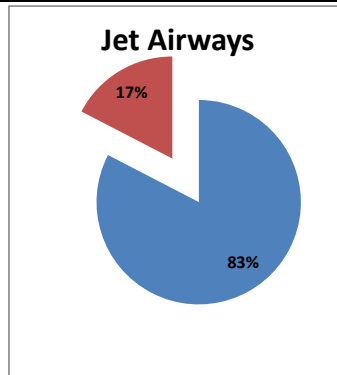

Airport Name :- DELHI INTERNATIONAL AIRPORT PVT LIMITED. - Mar'14(Period :- 2100-0259)

Airline	Total Departures	Flights ontime (STD +/- 15 Min)	Flights Delayed (STD +/- 15 Min)	% On time	% delayed	Airline					Airport		Weather		ATC	Miscellaneous
						Passenger & baggage handling (IATA CODES 11-18)	Aircraft & Ramp Handling (IATA CODES 31-39)	Technical, automated equipment failure(IATA CODES 41-48)	Operations , crew(IATA CODES 61-69)	Reactionary reasons (IATA CODES 91-97)	Airport Facilites (IATA CODES - 87,89)	Airport Security (IATA CODES 85)	Destination airport below minima (IATA CODES 72)	Departure aerodrome Below minima (IATA CODES 71)	ATFM(IATA CODES 81-84)	IATA CODE-99
AI	31	25	6	81%	19%	0	0	0	2	4	0	0	0	0	0	0
G8	31	27	4	87%	13%	0	0	0	2	2	0	0	0	0	0	0
6E	0	0	0	0%	0%	0	0	0	0	0	0	0	0	0	0	0
9W&S2	92	76	16	83%	17%	0	0	0	3	12	0	0	1	0	0	0
SG	3	3	0	100%	0%	0	0	0	0	0	0	0	0	0	0	0
Total	157	131	26	83%	17%	0	0	0	7	18	0	0	1	0	0	0

On time percentage

Delayed percentage