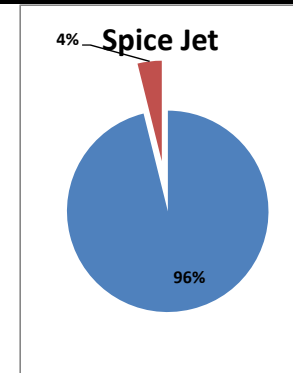

Airport Name :- DELHI INTERNATIONAL AIRPORT PVT LIMITED. - Mar'14

Airline	Total Departures	Flights ontime (STD +/- 15 Min)	Flights Delayed (STD +/- 15 Min)	% On time	% delayed	Airline					Airport		Weather		ATC	Miscellaneous
						Passenger & baggage handling (IATA CODES 11-18)	Aircraft & Ramp Handling (IATA CODES 31-39)	Technical, automated equipment failure(IATA CODES 41-48)	Operations , crew(IATA CODES 61-69)	Reactionary reasons (IATA CODES 91-97)	Airport Facilites (IATA CODES - 87,89)	Airport Security (IATA CODES 85)	Destination airport below minima (IATA CODES 72)	Departure aerodrome Below minima (IATA CODES 71)	ATFM(IATA CODES 81-84)	IATA CODE-99
AI	1957	1598	359	82%	18%	12	4	32	76	216	0	0	7	5	3	4
G8	857	793	64	93%	7%	0	0	1	20	33	0	0	7	2	1	0
6E	2513	2326	187	93%	7%	1	0	5	29	127	0	0	7	17	0	1
9W&S2	2022	1659	363	82%	18%	0	0	13	70	264	0	0	13	0	2	1
SG	1703	1474	229	87%	13%	0	0	8	83	119	0	0	10	7	0	2
Total	9052	7850	1202	87%	13%	13	4	59	278	759	0	0	44	31	6	8

On time percentage

Delayed percentage

Airport Name :- DELHI INTERNATIONAL AIRPORT PVT LIMITED. - Mar'14(Period :- 0300-0859)

Airline	Total Departures	Flights ontime (STD +/- 15 Min)	Flights Delayed (STD +/- 15 Min)	% On time	% delayed	Airline					Airport		Weather		ATC	Miscellaneous
						Passenger & baggage handling (IATA CODES 11-18)	Aircraft & Ramp Handling (IATA CODES 31-39)	Technical, automated equipment failure(IATA CODES 41-48)	Operations , crew(IATA CODES 61-69)	Reactionary reasons (IATA CODES 91-97)	Airport Facilites (IATA CODES - 87,89)	Airport Security (IATA CODES 85)	Destination airport below minima (IATA CODES 72)	Departure aerodrome Below minima (IATA CODES 71)	ATFM(IATA CODES 81-84)	IATA CODE-99
AI	491	455	36	93%	7%	4	1	6	11	5	0	0	3	5	0	1
G8	305	295	10	97%	3%	0	0	1	4	0	0	0	3	2	0	0
6E	709	694	15	98%	2%	0	0	0	2	0	0	0	1	12	0	0
9W&S2	350	337	13	96%	4%	0	0	4	2	0	0	0	7	0	0	0
SG	570	548	22	96%	4%	0	0	4	4	2	0	0	5	6	0	1
Total	2425	2329	96	96%	4%	4	1	15	23	7	0	0	19	25	0	2