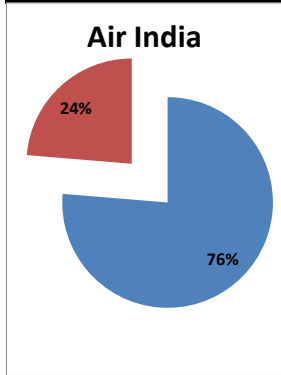

Airport Name :- DELHI INTERNATIONAL AIRPORT PVT LIMITED. - Mar'14(Period :- 1500-2059)

Airline	Total Departures	Flights ontime (STD +/- 15 Min)	Flights Delayed (STD +/- 15 Min)	% On time	% delayed	Airline					Airport		Weather		ATC	Miscellaneous
						Passenger & baggage handling (IATA CODES 11-18)	Aircraft & Ramp Handling (IATA CODES 31-39)	Technical, automated equipment failure(IATA CODES 41-48)	Operations , crew(IATA CODES 61-69)	Reactionary reasons (IATA CODES 91-97)	Airport Facilites (IATA CODES - 87,89)	Airport Security (IATA CODES 85)	Destination airport below minima (IATA CODES 72)	Departure aerodrome Below minima (IATA CODES 71)	ATFM(IATA CODES 81-84)	IATA CODE-99
AI	599	457	142	76%	24%	2	0	6	25	108	0	0	0	0	0	1
G8	243	225	18	93%	7%	0	0	0	2	15	0	0	0	0	1	0
6E	906	784	122	87%	13%	0	0	3	19	96	0	0	0	3	0	1
9W&S2	684	475	209	69%	31%	0	0	4	35	168	0	0	1	0	0	1
SG	582	454	128	78%	22%	0	0	1	45	80	0	0	0	1	0	1
Total	3014	2395	619	79%	21%	2	0	14	126	467	0	0	1	4	1	4

On time percentage

Delayed percentage