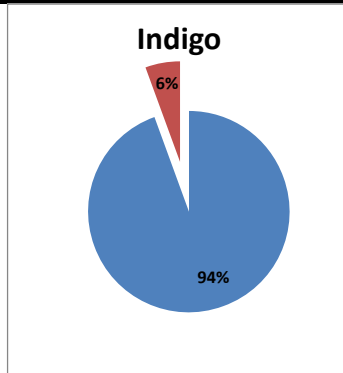

Airport Name :- DELHI INTERNATIONAL AIRPORT PVT LIMITED. - Mar'14(Period :- 0900-1459)

Airline	Total Departures	Flights ontime (STD +/- 15 Min)	Flights Delayed (STD +/- 15 Min)	% On time	% delayed	Airline					Airport		Weather		ATC	Miscellaneous
						Passenger & baggage handling (IATA CODES 11-18)	Aircraft & Ramp Handling (IATA CODES 31-39)	Technical, automated equipment failure(IATA CODES 41-48)	Operations , crew(IATA CODES 61-69)	Reactionary reasons (IATA CODES 91-97)	Airport Facilites (IATA CODES - 87,89)	Airport Security (IATA CODES 85)	Destination airport below minima (IATA CODES 72)	Departure aerodrome Below minima (IATA CODES 71)	ATFM(IATA CODES 81-84)	IATA CODE-99
AI	836	661	175	79%	21%	6	3	20	38	99	0	0	4	0	3	2
G8	278	246	32	88%	12%	0	0	0	12	16	0	0	4	0	0	0
6E	898	848	50	94%	6%	1	0	2	8	31	0	0	6	2	0	0
9W&S2	896	771	125	86%	14%	0	0	5	30	84	0	0	4	0	2	0
SG	548	469	79	86%	14%	0	0	3	34	37	0	0	5	0	0	0
Total	3456	2995	461	87%	13%	7	3	30	122	267	0	0	23	2	5	2

On time percentage

Delayed percentage