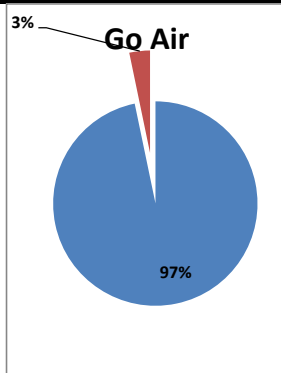

Airport Name :- DELHI INTERNATIONAL AIRPORT PVT LIMITED. - Mar'14

Airline	Total Departures	Flights ontime (STD +/- 15 Min)	Flights Delayed (STD +/- 15 Min)	% On time	% delayed	Airline					Airport		Weather		ATC	Miscellaneous
						Passenger & baggage handling (IATA CODES 11-18)	Aircraft & Ramp Handling (IATA CODES 31-39)	Technical, automated equipment failure(IATA CODES 41-48)	Operations , crew(IATA CODES 61-69)	Reactionary reasons (IATA CODES 91-97)	Airport Facilites (IATA CODES - 87,89)	Airport Security (IATA CODES 85)	Destination airport below minima (IATA CODES 72)	Departure aerodrome Below minima (IATA CODES 71)	ATFM(IATA CODES 81-84)	IATA CODE-99
AI	1957	1598	359	82%	18%	12	4	32	76	216	0	0	7	5	3	4
G8	857	793	64	93%	7%	0	0	1	20	33	0	0	7	2	1	0
6E	2513	2326	187	93%	7%	1	0	5	29	127	0	0	7	17	0	1
9W&S2	2022	1659	363	82%	18%	0	0	13	70	264	0	0	13	0	2	1
SG	1703	1474	229	87%	13%	0	0	8	83	119	0	0	10	7	0	2
Total	9052	7850	1202	87%	13%	13	4	59	278	759	0	0	44	31	6	8

On time percentage

Delayed percentage

Airport Name :- DELHI INTERNATIONAL AIRPORT PVT LIMITED. - Mar'14(Period :- 0300-0859)

Airline	Total Departures	Flights ontime (STD +/- 15 Min)	Flights Delayed (STD +/- 15 Min)	% On time	% delayed	Airline					Airport		Weather		ATC	Miscellaneous
						Passenger & baggage handling (IATA CODES 11-18)	Aircraft & Ramp Handling (IATA CODES 31-39)	Technical, automated equipment failure(IATA CODES 41-48)	Operations , crew(IATA CODES 61-69)	Reactionary reasons (IATA CODES 91-97)	Airport Facilites (IATA CODES - 87,89)	Airport Security (IATA CODES 85)	Destination airport below minima (IATA CODES 72)	Departure aerodrome Below minima (IATA CODES 71)	ATFM(IATA CODES 81-84)	IATA CODE-99
AI	491	455	36	93%	7%	4	1	6	11	5	0	0	3	5	0	1
G8	305	295	10	97%	3%	0	0	1	4	0	0	0	3	2	0	0
6E	709	694	15	98%	2%	0	0	0	2	0	0	0	1	12	0	0
9W&S2	350	337	13	96%	4%	0	0	4	2	0	0	0	7	0	0	0
SG	570	548	22	96%	4%	0	0	4	4	2	0	0	5	6	0	1
Total	2425	2329	96	96%	4%	4	1	15	23	7	0	0	19	25	0	2