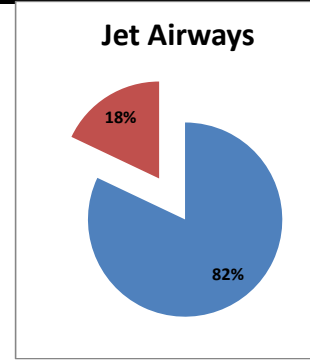

Airport Name :- DELHI INTERNATIONAL AIRPORT PVT LIMITED. - Mar'14

Airline	Total Departures	Flights ontime (STD +/- 15 Min)	Flights Delayed (STD +/- 15 Min)	% On time	% delayed	Airline					Airport		Weather		ATC	Miscellaneous
						Passenger & baggage handling (IATA CODES 11-18)	Aircraft & Ramp Handling (IATA CODES 31-39)	Technical, automated equipment failure(IATA CODES 41-48)	Operations , crew(IATA CODES 61-69)	Reactionary reasons (IATA CODES 91-97)	Airport Facilites (IATA CODES - 87,89)	Airport Security (IATA CODES 85)	Destination airport below minima (IATA CODES 72)	Departure aerodrome Below minima (IATA CODES 71)	ATFM(IATA CODES 81-84)	IATA CODE-99
AI	1957	1598	359	82%	18%	12	4	32	76	216	0	0	7	5	3	4
G8	857	793	64	93%	7%	0	0	1	20	33	0	0	7	2	1	0
6E	2513	2326	187	93%	7%	1	0	5	29	127	0	0	7	17	0	1
9W&S2	2022	1659	363	82%	18%	0	0	13	70	264	0	0	13	0	2	1
SG	1703	1474	229	87%	13%	0	0	8	83	119	0	0	10	7	0	2
Total	9052	7850	1202	87%	13%	13	4	59	278	759	0	0	44	31	6	8

On time percentage

Delayed percentage

Airport Name :- DELHI INTERNATIONAL AIRPORT PVT LIMITED. - Mar'14(Period :- 0300-0859)

Airline	Total Departures	Flights ontime (STD +/- 15 Min)	Flights Delayed (STD +/- 15 Min)	% On time	% delayed	Airline					Airport		Weather		ATC	Miscellaneous
						Passenger & baggage handling (IATA CODES 11-18)	Aircraft & Ramp Handling (IATA CODES 31-39)	Technical, automated equipment failure(IATA CODES 41-48)	Operations , crew(IATA CODES 61-69)	Reactionary reasons (IATA CODES 91-97)	Airport Facilites (IATA CODES - 87,89)	Airport Security (IATA CODES 85)	Destination airport below minima (IATA CODES 72)	Departure aerodrome Below minima (IATA CODES 71)	ATFM(IATA CODES 81-84)	IATA CODE-99
AI	491	455	36	93%	7%	4	1	6	11	5	0	0	3	5	0	1
G8	305	295	10	97%	3%	0	0	1	4	0	0	0	3	2	0	0
6E	709	694	15	98%	2%	0	0	0	2	0	0	0	1	12	0	0
9W&S2	350	337	13	96%	4%	0	0	4	2	0	0	0	7	0	0	0
SG	570	548	22	96%	4%	0	0	4	4	2	0	0	5	6	0	1
Total	2425	2329	96	96%	4%	4	1	15	23	7	0	0	19	25	0	2