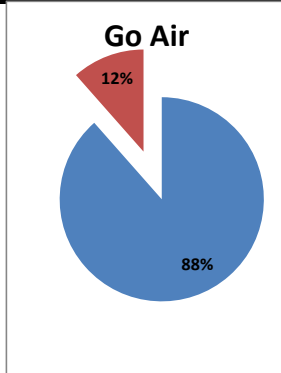

Airport Name :- DELHI INTERNATIONAL AIRPORT PVT LIMITED. - Mar'14(Period :- 0900-1459)

Airline	Total Departures	Flights ontime (STD +/- 15 Min)	Flights Delayed (STD +/- 15 Min)	% On time	% delayed	Airline					Airport		Weather		ATC	Miscellaneous
						Passenger & baggage handling (IATA CODES 11-18)	Aircraft & Ramp Handling (IATA CODES 31-39)	Technical, automated equipment failure(IATA CODES 41-48)	Operations , crew(IATA CODES 61-69)	Reactionary reasons (IATA CODES 91-97)	Airport Facilites (IATA CODES - 87,89)	Airport Security (IATA CODES 85)	Destination airport below minima (IATA CODES 72)	Departure aerodrome Below minima (IATA CODES 71)	ATFM(IATA CODES 81-84)	IATA CODE-99
AI	836	661	175	79%	21%	6	3	20	38	99	0	0	4	0	3	2
G8	278	246	32	88%	12%	0	0	0	12	16	0	0	4	0	0	0
6E	898	848	50	94%	6%	1	0	2	8	31	0	0	6	2	0	0
9W&S2	896	771	125	86%	14%	0	0	5	30	84	0	0	4	0	2	0
SG	548	469	79	86%	14%	0	0	3	34	37	0	0	5	0	0	0
Total	3456	2995	461	87%	13%	7	3	30	122	267	0	0	23	2	5	2

On time percentage

Delayed percentage