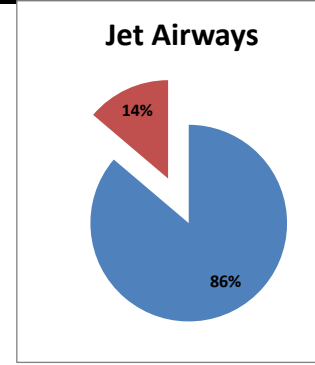

**Airport Name :- DELHI INTERNATIONAL AIRPORT PVT LIMITED. - Jul'13**

Airline	Total Departures	Flights ontime (STD +/- 15 Min)	Flights Delayed (STD +/- 15 Min)	% On time	% delayed	Airline					Airport		Weather		ATC	Miscellaneous
						Passenger & baggage handling (IATA CODES 11-18)	Aircraft & Ramp Handling (IATA CODES 31-39)	Technical, automated equipment failure(IATA CODES 41-48)	Operations , crew(IATA CODES 61-69)	Reactionary reasons (IATA CODES 91-97)	Airport Facilites (IATA CODES - 87,89)	Airport Security (IATA CODES 85)	Destination airport below minima (IATA CODES 72)	Departure aerodrome Below minima (IATA CODES 71)	ATFM(IATA CODES 81-84)	IATA CODE-99
AI	1850	1559	291	84%	16%	8	7	31	39	178	0	1	17	2	2	6
G8	853	770	83	90%	10%	0	0	7	2	66	0	0	5	0	1	2
6E	2133	2037	96	95%	5%	3	0	7	4	72	1	0	0	4	4	1
9W&S2	2000	1724	276	86%	14%	1	0	13	18	227	1	0	9	4	2	1
SG	1470	1317	153	90%	10%	2	0	46	6	85	0	0	7	6	0	1
<b>Total</b>	<b>8306</b>	<b>7407</b>	<b>899</b>	<b>89%</b>	<b>11%</b>	<b>14</b>	<b>7</b>	<b>104</b>	<b>69</b>	<b>628</b>	<b>2</b>	<b>1</b>	<b>38</b>	<b>16</b>	<b>9</b>	<b>11</b>