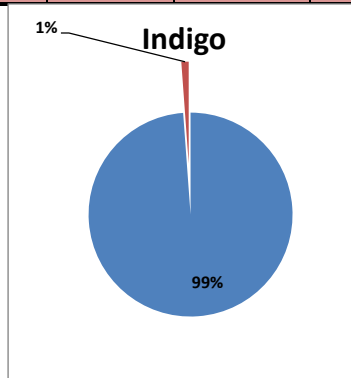

Airport Name :- DELHI INTERNATIONAL AIRPORT PVT LIMITED. - Jul'13(Period :- 0300-0859)

Airline	Total Departures	Flights ontime (STD +/- 15 Min)	Flights Delayed (STD +/- 15 Min)	% On time	% delayed	Airline					Airport		Weather		ATC	Miscellaneous
						Passenger & baggage handling (IATA CODES 11-18)	Aircraft & Ramp Handling (IATA CODES 31-39)	Technical, automated equipment failure(IATA CODES 41-48)	Operations , crew(IATA CODES 61-69)	Reactionary reasons (IATA CODES 91-97)	Airport Facilites (IATA CODES - 87,89)	Airport Security (IATA CODES 85)	Destination airport below minima (IATA CODES 72)	Departure aerodrome Below minima (IATA CODES 71)	ATFM(IATA CODES 81-84)	IATA CODE-99
AI	526	490	36	93%	7%	5	3	6	9	7	0	1	4	0	0	1
G8	304	289	15	95%	5%	0	0	2	0	6	0	0	5	0	1	1
6E	604	597	7	99%	1%	0	0	3	0	0	0	0	0	0	4	0
9W&S2	446	429	17	96%	4%	0	0	2	3	3	0	0	8	0	0	1
SG	443	414	29	93%	7%	2	0	15	1	8	0	0	3	0	0	0
Total	2323	2219	104	96%	4%	7	3	28	13	24	0	1	20	0	5	3

On time percentage

Delayed percentage