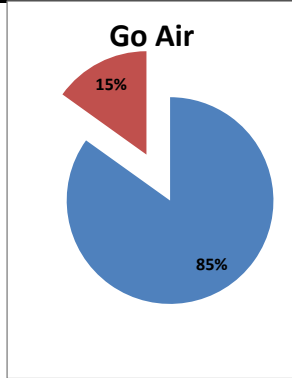

Airport Name :- DELHI INTERNATIONAL AIRPORT PVT LIMITED. - Jul'13(Period :- 1500-2059)

Airline	Total Departures	Flights ontime (STD +/- 15 Min)	Flights Delayed (STD +/- 15 Min)	% On time	% delayed	Airline					Airport		Weather		ATC	Miscellaneous
						Passenger & baggage handling (IATA CODES 11-18)	Aircraft & Ramp Handling (IATA CODES 31-39)	Technical, automated equipment failure(IATA CODES 41-48)	Operations , crew(IATA CODES 61-69)	Reactionary reasons (IATA CODES 91-97)	Airport Facilites (IATA CODES - 87,89)	Airport Security (IATA CODES 85)	Destination airport below minima (IATA CODES 72)	Departure aerodrome Below minima (IATA CODES 71)	ATFM(IATA CODES 81-84)	IATA CODE-99
AI	578	470	108	81%	19%	1	1	8	16	78	0	0	0	1	1	2
G8	278	236	42	85%	15%	0	0	2	1	39	0	0	0	0	0	0
6E	777	723	54	93%	7%	0	0	1	1	49	0	0	0	3	0	0
9W&S2	709	567	142	80%	20%	0	0	6	6	125	0	0	0	4	1	0
SG	537	474	63	88%	12%	0	0	17	4	40	0	0	0	2	0	0
Total	2879	2470	409	86%	14%	1	1	34	28	331	0	0	0	10	2	2

On time percentage

Delayed percentage