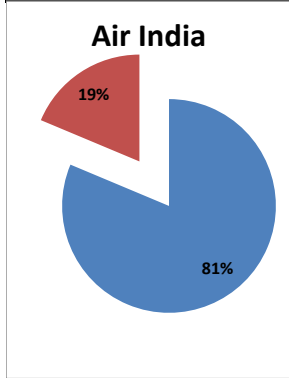

Airport Name :- DELHI INTERNATIONAL AIRPORT PVT LIMITED. - Jul'13(Period :- 1500-2059)

Airline	Total Departures	Flights ontime (STD +/- 15 Min)	Flights Delayed (STD +/- 15 Min)	% On time	% delayed	Airline					Airport		Weather		ATC	Miscellaneous
						Passenger & baggage handling (IATA CODES 11-18)	Aircraft & Ramp Handling (IATA CODES 31-39)	Technical, automated equipment failure(IATA CODES 41-48)	Operations , crew(IATA CODES 61-69)	Reactionary reasons (IATA CODES 91-97)	Airport Facilites (IATA CODES - 87,89)	Airport Security (IATA CODES 85)	Destination airport below minima (IATA CODES 72)	Departure aerodrome Below minima (IATA CODES 71)	ATFM(IATA CODES 81-84)	IATA CODE-99
AI	578	470	108	81%	19%	1	1	8	16	78	0	0	0	1	1	2
G8	278	236	42	85%	15%	0	0	2	1	39	0	0	0	0	0	0
6E	777	723	54	93%	7%	0	0	1	1	49	0	0	0	3	0	0
9W&S2	709	567	142	80%	20%	0	0	6	6	125	0	0	0	4	1	0
SG	537	474	63	88%	12%	0	0	17	4	40	0	0	0	2	0	0
Total	2879	2470	409	86%	14%	1	1	34	28	331	0	0	0	10	2	2

On time percentage

Delayed percentage