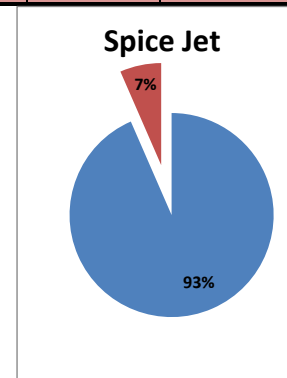

Airport Name :- DELHI INTERNATIONAL AIRPORT PVT LIMITED. - Jul'13(Period :- 0300-0859)

Airline	Total Departures	Flights ontime (STD +/- 15 Min)	Flights Delayed (STD +/- 15 Min)	% On time	% delayed	Airline					Airport		Weather		ATC	Miscellaneous
						Passenger & baggage handling (IATA CODES 11-18)	Aircraft & Ramp Handling (IATA CODES 31-39)	Technical, automated equipment failure(IATA CODES 41-48)	Operations , crew(IATA CODES 61-69)	Reactionary reasons (IATA CODES 91-97)	Airport Facilites (IATA CODES - 87,89)	Airport Security (IATA CODES 85)	Destination airport below minima (IATA CODES 72)	Departure aerodrome Below minima (IATA CODES 71)	ATFM(IATA CODES 81-84)	IATA CODE-99
AI	526	490	36	93%	7%	5	3	6	9	7	0	1	4	0	0	1
G8	304	289	15	95%	5%	0	0	2	0	6	0	0	5	0	1	1
6E	604	597	7	99%	1%	0	0	3	0	0	0	0	0	0	4	0
9W&S2	446	429	17	96%	4%	0	0	2	3	3	0	0	8	0	0	1
SG	443	414	29	93%	7%	2	0	15	1	8	0	0	3	0	0	0
Total	2323	2219	104	96%	4%	7	3	28	13	24	0	1	20	0	5	3

Delayed percentage