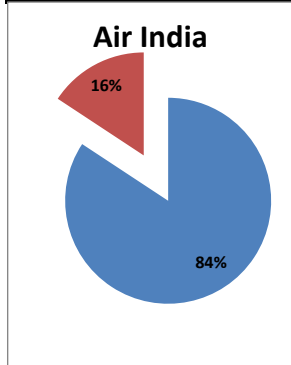

**Airport Name :- DELHI INTERNATIONAL AIRPORT PVT LIMITED. - Jul'13**

Airline	Total Departures	Flights ontime (STD +/- 15 Min)	Flights Delayed (STD +/- 15 Min)	% On time	% delayed	Airline					Airport		Weather		ATC	Miscellaneous
						Passenger & baggage handling (IATA CODES 11-18)	Aircraft & Ramp Handling (IATA CODES 31-39)	Technical, automated equipment failure(IATA CODES 41-48)	Operations , crew(IATA CODES 61-69)	Reactionary reasons (IATA CODES 91-97)	Airport Facilites (IATA CODES - 87,89)	Airport Security (IATA CODES 85)	Destination airport below minima (IATA CODES 72)	Departure aerodrome Below minima (IATA CODES 71)	ATFM(IATA CODES 81-84)	IATA CODE-99
AI	1850	1559	291	84%	16%	8	7	31	39	178	0	1	17	2	2	6
G8	853	770	83	90%	10%	0	0	7	2	66	0	0	5	0	1	2
6E	2133	2037	96	95%	5%	3	0	7	4	72	1	0	0	4	4	1
9W&S2	2000	1724	276	86%	14%	1	0	13	18	227	1	0	9	4	2	1
SG	1470	1317	153	90%	10%	2	0	46	6	85	0	0	7	6	0	1
<b>Total</b>	<b>8306</b>	<b>7407</b>	<b>899</b>	<b>89%</b>	<b>11%</b>	<b>14</b>	<b>7</b>	<b>104</b>	<b>69</b>	<b>628</b>	<b>2</b>	<b>1</b>	<b>38</b>	<b>16</b>	<b>9</b>	<b>11</b>