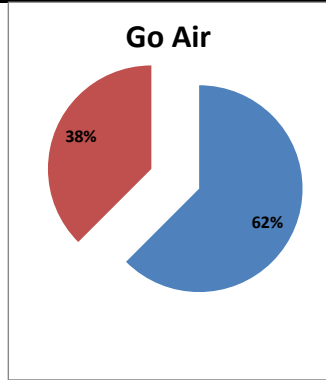

Airport Name :- DELHI INTERNATIONAL AIRPORT PVT LIMITED. - Jul'13(Period :- 2100-0259)

Airline	Total Departures	Flights ontime (STD +/- 15 Min)	Flights Delayed (STD +/- 15 Min)	% On time	% delayed	Airline					Airport		Weather		ATC	Miscellaneous
						Passenger & baggage handling (IATA CODES 11-18)	Aircraft & Ramp Handling (IATA CODES 31-39)	Technical, automated equipment failure(IATA CODES 41-48)	Operations , crew(IATA CODES 61-69)	Reactionary reasons (IATA CODES 91-97)	Airport Facilites (IATA CODES - 87,89)	Airport Security (IATA CODES 85)	Destination airport below minima (IATA CODES 72)	Departure aerodrome Below minima (IATA CODES 71)	ATFM(IATA CODES 81-84)	IATA CODE-99
AI	30	23	7	77%	23%	0	0	0	0	7	0	0	0	0	0	0
G8	32	20	12	63%	38%	0	0	1	0	11	0	0	0	0	0	0
6E	0	0	0	0%	0%	0	0	0	0	0	0	0	0	0	0	0
9W&S2	1	1	0	100%	0%	0	0	0	0	0	0	0	0	0	0	0
SG	2	2	0	100%	0%	0	0	0	0	0	0	0	0	0	0	0
Total	65	46	19	71%	29%	0	0	1	0	18	0	0	0	0	0	0

On time percentage

Delayed percentage