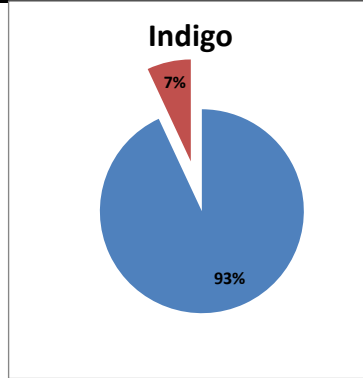

Airport Name :- DELHI INTERNATIONAL AIRPORT PVT LIMITED. - Jul'13(Period :- 1500-2059)

Airline	Total Departures	Flights ontime (STD +/- 15 Min)	Flights Delayed (STD +/- 15 Min)	% On time	% delayed	Airline					Airport		Weather		ATC	Miscellaneous
						Passenger & baggage handling (IATA CODES 11-18)	Aircraft & Ramp Handling (IATA CODES 31-39)	Technical, automated equipment failure(IATA CODES 41-48)	Operations , crew(IATA CODES 61-69)	Reactionary reasons (IATA CODES 91-97)	Airport Facilites (IATA CODES - 87,89)	Airport Security (IATA CODES 85)	Destination airport below minima (IATA CODES 72)	Departure aerodrome Below minima (IATA CODES 71)	ATFM(IATA CODES 81-84)	IATA CODE-99
AI	578	470	108	81%	19%	1	1	8	16	78	0	0	0	1	1	2
G8	278	236	42	85%	15%	0	0	2	1	39	0	0	0	0	0	0
6E	777	723	54	93%	7%	0	0	1	1	49	0	0	0	3	0	0
9W&S2	709	567	142	80%	20%	0	0	6	6	125	0	0	0	4	1	0
SG	537	474	63	88%	12%	0	0	17	4	40	0	0	0	2	0	0
Total	2879	2470	409	86%	14%	1	1	34	28	331	0	0	0	10	2	2

On time percentage

Delayed percentage