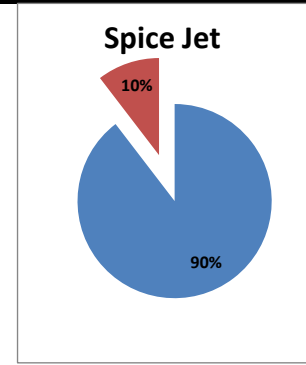

**Airport Name :- DELHI INTERNATIONAL AIRPORT PVT LIMITED. - Jul'13**

Airline	Total Departures	Flights ontime (STD +/- 15 Min)	Flights Delayed (STD +/- 15 Min)	% On time	% delayed	Airline					Airport		Weather		ATC	Miscellaneous
						Passenger & baggage handling (IATA CODES 11-18)	Aircraft & Ramp Handling (IATA CODES 31-39)	Technical, automated equipment failure(IATA CODES 41-48)	Operations , crew(IATA CODES 61-69)	Reactionary reasons (IATA CODES 91-97)	Airport Facilites (IATA CODES - 87,89)	Airport Security (IATA CODES 85)	Destination airport below minima (IATA CODES 72)	Departure aerodrome Below minima (IATA CODES 71)	ATFM(IATA CODES 81-84)	IATA CODE-99
AI	1850	1559	291	84%	16%	8	7	31	39	178	0	1	17	2	2	6
G8	853	770	83	90%	10%	0	0	7	2	66	0	0	5	0	1	2
6E	2133	2037	96	95%	5%	3	0	7	4	72	1	0	0	4	4	1
9W&S2	2000	1724	276	86%	14%	1	0	13	18	227	1	0	9	4	2	1
SG	1470	1317	153	90%	10%	2	0	46	6	85	0	0	7	6	0	1
<b>Total</b>	<b>8306</b>	<b>7407</b>	<b>899</b>	<b>89%</b>	<b>11%</b>	<b>14</b>	<b>7</b>	<b>104</b>	<b>69</b>	<b>628</b>	<b>2</b>	<b>1</b>	<b>38</b>	<b>16</b>	<b>9</b>	<b>11</b>