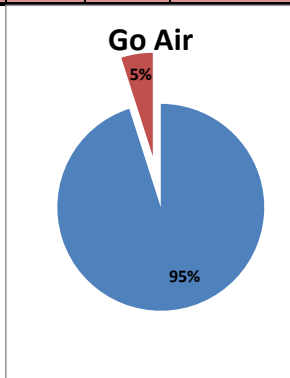

Airport Name :- DELHI INTERNATIONAL AIRPORT PVT LIMITED. - Jul'13(Period :- 0300-0859)

Airline	Total Departures	Flights ontime (STD +/- 15 Min)	Flights Delayed (STD +/- 15 Min)	% On time	% delayed	Airline					Airport		Weather		ATC	Miscellaneous
						Passenger & baggage handling (IATA CODES 11-18)	Aircraft & Ramp Handling (IATA CODES 31-39)	Technical, automated equipment failure(IATA CODES 41-48)	Operations , crew(IATA CODES 61-69)	Reactionary reasons (IATA CODES 91-97)	Airport Facilites (IATA CODES - 87,89)	Airport Security (IATA CODES 85)	Destination airport below minima (IATA CODES 72)	Departure aerodrome Below minima (IATA CODES 71)	ATFM(IATA CODES 81-84)	IATA CODE-99
AI	526	490	36	93%	7%	5	3	6	9	7	0	1	4	0	0	1
G8	304	289	15	95%	5%	0	0	2	0	6	0	0	5	0	1	1
6E	604	597	7	99%	1%	0	0	3	0	0	0	0	0	0	4	0
9W&S2	446	429	17	96%	4%	0	0	2	3	3	0	0	8	0	0	1
SG	443	414	29	93%	7%	2	0	15	1	8	0	0	3	0	0	0
Total	2323	2219	104	96%	4%	7	3	28	13	24	0	1	20	0	5	3

On time percentage