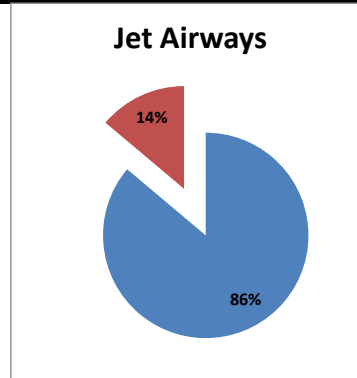

Airport Name :- DELHI INTERNATIONAL AIRPORT PVT LIMITED. - Jul'13(Period :- 0900-1459)

Airline	Total Departures	Flights ontime (STD +/- 15 Min)	Flights Delayed (STD +/- 15 Min)	% On time	% delayed	Airline					Airport		Weather		ATC	Miscellaneous
						Passenger & baggage handling (IATA CODES 11-18)	Aircraft & Ramp Handling (IATA CODES 31-39)	Technical, automated equipment failure(IATA CODES 41-48)	Operations , crew(IATA CODES 61-69)	Reactionary reasons (IATA CODES 91-97)	Airport Facilites (IATA CODES - 87,89)	Airport Security (IATA CODES 85)	Destination airport below minima (IATA CODES 72)	Departure aerodrome Below minima (IATA CODES 71)	ATFM(IATA CODES 81-84)	IATA CODE-99
AI	716	576	140	80%	20%	2	3	17	14	86	0	0	13	1	1	3
G8	239	225	14	94%	6%	0	0	2	1	10	0	0	0	0	0	1
6E	752	717	35	95%	5%	3	0	3	3	23	1	0	0	1	0	1
9W&S2	844	727	117	86%	14%	1	0	5	9	99	1	0	1	0	1	0
SG	488	427	61	88%	13%	0	0	14	1	37	0	0	4	4	0	1
Total	3039	2672	367	88%	12%	6	3	41	28	255	2	0	18	6	2	6

On time percentage

Delayed percentage