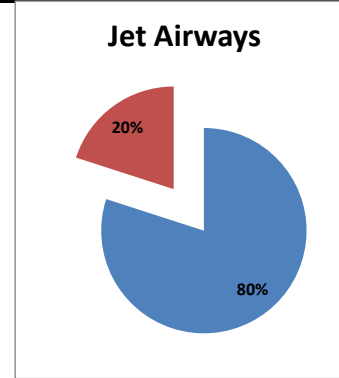

Airport Name :- DELHI INTERNATIONAL AIRPORT PVT LIMITED. - Jul'13(Period :- 1500-2059)

Airline	Total Departures	Flights ontime (STD +/- 15 Min)	Flights Delayed (STD +/- 15 Min)	% On time	% delayed	Airline					Airport		Weather		ATC	Miscellaneous
						Passenger & baggage handling (IATA CODES 11-18)	Aircraft & Ramp Handling (IATA CODES 31-39)	Technical, automated equipment failure(IATA CODES 41-48)	Operations , crew(IATA CODES 61-69)	Reactionary reasons (IATA CODES 91-97)	Airport Facilites (IATA CODES - 87,89)	Airport Security (IATA CODES 85)	Destination airport below minima (IATA CODES 72)	Departure aerodrome Below minima (IATA CODES 71)	ATFM(IATA CODES 81-84)	IATA CODE-99
AI	578	470	108	81%	19%	1	1	8	16	78	0	0	0	1	1	2
G8	278	236	42	85%	15%	0	0	2	1	39	0	0	0	0	0	0
6E	777	723	54	93%	7%	0	0	1	1	49	0	0	0	3	0	0
9W&S2	709	567	142	80%	20%	0	0	6	6	125	0	0	0	4	1	0
SG	537	474	63	88%	12%	0	0	17	4	40	0	0	0	2	0	0
Total	2879	2470	409	86%	14%	1	1	34	28	331	0	0	0	10	2	2

On time percentage

Delayed percentage