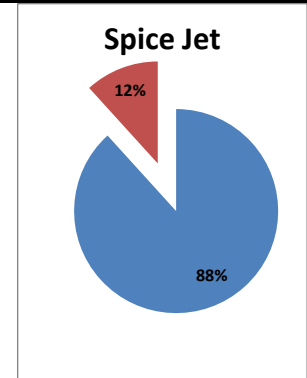

Airport Name :- DELHI INTERNATIONAL AIRPORT PVT LIMITED. - Jul'13(Period :- 1500-2059)

Airline	Total Departures	Flights ontime (STD +/- 15 Min)	Flights Delayed (STD +/- 15 Min)	% On time	% delayed	Airline					Airport		Weather		ATC	Miscellaneous
						Passenger & baggage handling (IATA CODES 11-18)	Aircraft & Ramp Handling (IATA CODES 31-39)	Technical, automated equipment failure(IATA CODES 41-48)	Operations , crew(IATA CODES 61-69)	Reactionary reasons (IATA CODES 91-97)	Airport Facilites (IATA CODES - 87,89)	Airport Security (IATA CODES 85)	Destination airport below minima (IATA CODES 72)	Departure aerodrome Below minima (IATA CODES 71)	ATFM(IATA CODES 81-84)	IATA CODE-99
AI	578	470	108	81%	19%	1	1	8	16	78	0	0	0	1	1	2
G8	278	236	42	85%	15%	0	0	2	1	39	0	0	0	0	0	0
6E	777	723	54	93%	7%	0	0	1	1	49	0	0	0	3	0	0
9W&S2	709	567	142	80%	20%	0	0	6	6	125	0	0	0	4	1	0
SG	537	474	63	88%	12%	0	0	17	4	40	0	0	0	2	0	0
Total	2879	2470	409	86%	14%	1	1	34	28	331	0	0	0	10	2	2

On time percentage

Delayed percentage