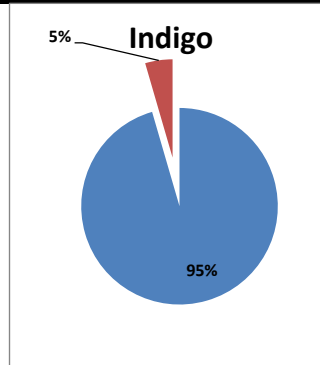

**Airport Name :- DELHI INTERNATIONAL AIRPORT PVT LIMITED. - Jul'13**

Airline	Total Departures	Flights ontime (STD +/- 15 Min)	Flights Delayed (STD +/- 15 Min)	% On time	% delayed	Airline					Airport		Weather		ATC	Miscellaneous
						Passenger & baggage handling (IATA CODES 11-18)	Aircraft & Ramp Handling (IATA CODES 31-39)	Technical, automated equipment failure(IATA CODES 41-48)	Operations , crew(IATA CODES 61-69)	Reactionary reasons (IATA CODES 91-97)	Airport Facilites (IATA CODES - 87,89)	Airport Security (IATA CODES 85)	Destination airport below minima (IATA CODES 72)	Departure aerodrome Below minima (IATA CODES 71)	ATFM(IATA CODES 81-84)	IATA CODE-99
AI	1850	1559	291	84%	16%	8	7	31	39	178	0	1	17	2	2	6
G8	853	770	83	90%	10%	0	0	7	2	66	0	0	5	0	1	2
6E	2133	2037	96	95%	5%	3	0	7	4	72	1	0	0	4	4	1
9W&S2	2000	1724	276	86%	14%	1	0	13	18	227	1	0	9	4	2	1
SG	1470	1317	153	90%	10%	2	0	46	6	85	0	0	7	6	0	1
<b>Total</b>	<b>8306</b>	<b>7407</b>	<b>899</b>	<b>89%</b>	<b>11%</b>	<b>14</b>	<b>7</b>	<b>104</b>	<b>69</b>	<b>628</b>	<b>2</b>	<b>1</b>	<b>38</b>	<b>16</b>	<b>9</b>	<b>11</b>