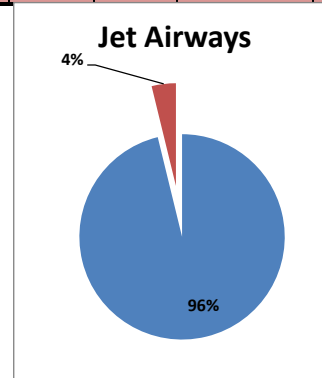

Airport Name :- DELHI INTERNATIONAL AIRPORT PVT LIMITED. - Jul'13(Period :- 0300-0859)

Airline	Total Departures	Flights ontime (STD +/- 15 Min)	Flights Delayed (STD +/- 15 Min)	% On time	% delayed	Airline					Airport		Weather		ATC	Miscellaneous
						Passenger & baggage handling (IATA CODES 11-18)	Aircraft & Ramp Handling (IATA CODES 31-39)	Technical, automated equipment failure(IATA CODES 41-48)	Operations , crew(IATA CODES 61-69)	Reactionary reasons (IATA CODES 91-97)	Airport Facilites (IATA CODES - 87,89)	Airport Security (IATA CODES 85)	Destination airport below minima (IATA CODES 72)	Departure aerodrome Below minima (IATA CODES 71)	ATFM(IATA CODES 81-84)	IATA CODE-99
AI	526	490	36	93%	7%	5	3	6	9	7	0	1	4	0	0	1
G8	304	289	15	95%	5%	0	0	2	0	6	0	0	5	0	1	1
6E	604	597	7	99%	1%	0	0	3	0	0	0	0	0	0	4	0
9W&S2	446	429	17	96%	4%	0	0	2	3	3	0	0	8	0	0	1
SG	443	414	29	93%	7%	2	0	15	1	8	0	0	3	0	0	0
Total	2323	2219	104	96%	4%	7	3	28	13	24	0	1	20	0	5	3

Delayed percentage