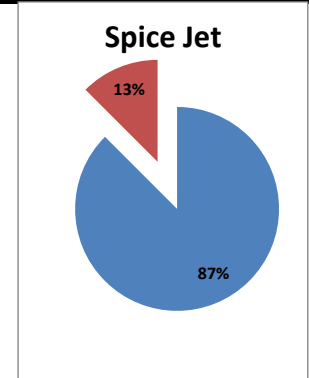

Airport Name :- DELHI INTERNATIONAL AIRPORT PVT LIMITED. - Jul'13(Period :- 0900-1459)

Airline	Total Departures	Flights ontime (STD +/- 15 Min)	Flights Delayed (STD +/- 15 Min)	% On time	% delayed	Airline					Airport		Weather		ATC	Miscellaneous
						Passenger & baggage handling (IATA CODES 11-18)	Aircraft & Ramp Handling (IATA CODES 31-39)	Technical, automated equipment failure(IATA CODES 41-48)	Operations , crew(IATA CODES 61-69)	Reactionary reasons (IATA CODES 91-97)	Airport Facilites (IATA CODES - 87,89)	Airport Security (IATA CODES 85)	Destination airport below minima (IATA CODES 72)	Departure aerodrome Below minima (IATA CODES 71)	ATFM(IATA CODES 81-84)	IATA CODE-99
AI	716	576	140	80%	20%	2	3	17	14	86	0	0	13	1	1	3
G8	239	225	14	94%	6%	0	0	2	1	10	0	0	0	0	0	1
6E	752	717	35	95%	5%	3	0	3	3	23	1	0	0	1	0	1
9W&S2	844	727	117	86%	14%	1	0	5	9	99	1	0	1	0	1	0
SG	488	427	61	88%	13%	0	0	14	1	37	0	0	4	4	0	1
Total	3039	2672	367	88%	12%	6	3	41	28	255	2	0	18	6	2	6

On time percentage

Delayed percentage