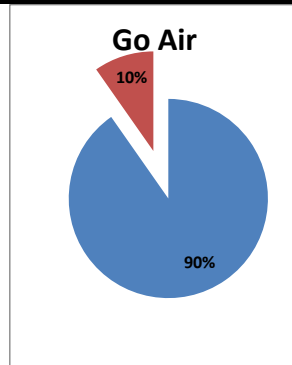

**Airport Name :- DELHI INTERNATIONAL AIRPORT PVT LIMITED. - Jul'13**

Airline	Total Departures	Flights ontime (STD +/- 15 Min)	Flights Delayed (STD +/- 15 Min)	% On time	% delayed	Airline					Airport		Weather		ATC	Miscellaneous
						Passenger & baggage handling (IATA CODES 11-18)	Aircraft & Ramp Handling (IATA CODES 31-39)	Technical, automated equipment failure(IATA CODES 41-48)	Operations , crew(IATA CODES 61-69)	Reactionary reasons (IATA CODES 91-97)	Airport Facilites (IATA CODES - 87,89)	Airport Security (IATA CODES 85)	Destination airport below minima (IATA CODES 72)	Departure aerodrome Below minima (IATA CODES 71)	ATFM(IATA CODES 81-84)	IATA CODE-99
AI	1850	1559	291	84%	16%	8	7	31	39	178	0	1	17	2	2	6
G8	853	770	83	90%	10%	0	0	7	2	66	0	0	5	0	1	2
6E	2133	2037	96	95%	5%	3	0	7	4	72	1	0	0	4	4	1
9W&S2	2000	1724	276	86%	14%	1	0	13	18	227	1	0	9	4	2	1
SG	1470	1317	153	90%	10%	2	0	46	6	85	0	0	7	6	0	1
<b>Total</b>	<b>8306</b>	<b>7407</b>	<b>899</b>	<b>89%</b>	<b>11%</b>	<b>14</b>	<b>7</b>	<b>104</b>	<b>69</b>	<b>628</b>	<b>2</b>	<b>1</b>	<b>38</b>	<b>16</b>	<b>9</b>	<b>11</b>