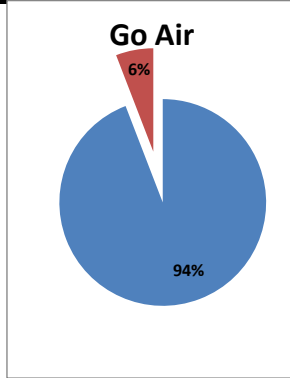

Airport Name :- DELHI INTERNATIONAL AIRPORT PVT LIMITED. - Jul'13(Period :- 0900-1459)

Airline	Total Departures	Flights ontime (STD +/- 15 Min)	Flights Delayed (STD +/- 15 Min)	% On time	% delayed	Airline					Airport		Weather		ATC	Miscellaneous
						Passenger & baggage handling (IATA CODES 11-18)	Aircraft & Ramp Handling (IATA CODES 31-39)	Technical, automated equipment failure(IATA CODES 41-48)	Operations , crew(IATA CODES 61-69)	Reactionary reasons (IATA CODES 91-97)	Airport Facilites (IATA CODES - 87,89)	Airport Security (IATA CODES 85)	Destination airport below minima (IATA CODES 72)	Departure aerodrome Below minima (IATA CODES 71)	ATFM(IATA CODES 81-84)	IATA CODE-99
AI	716	576	140	80%	20%	2	3	17	14	86	0	0	13	1	1	3
G8	239	225	14	94%	6%	0	0	2	1	10	0	0	0	0	0	1
6E	752	717	35	95%	5%	3	0	3	3	23	1	0	0	1	0	1
9W&S2	844	727	117	86%	14%	1	0	5	9	99	1	0	1	0	1	0
SG	488	427	61	88%	13%	0	0	14	1	37	0	0	4	4	0	1
Total	3039	2672	367	88%	12%	6	3	41	28	255	2	0	18	6	2	6

On time percentage

Delayed percentage