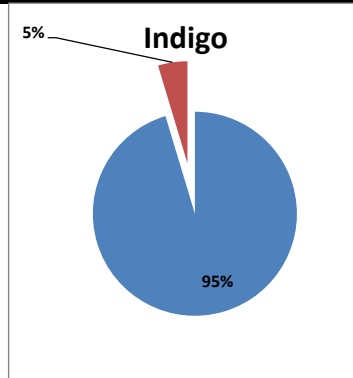

Airport Name :- DELHI INTERNATIONAL AIRPORT PVT LIMITED. - Jul'13(Period :- 0900-1459)

Airline	Total Departures	Flights ontime (STD +/- 15 Min)	Flights Delayed (STD +/- 15 Min)	% On time	% delayed	Airline					Airport		Weather		ATC	Miscellaneous
						Passenger & baggage handling (IATA CODES 11-18)	Aircraft & Ramp Handling (IATA CODES 31-39)	Technical, automated equipment failure(IATA CODES 41-48)	Operations , crew(IATA CODES 61-69)	Reactionary reasons (IATA CODES 91-97)	Airport Facilites (IATA CODES - 87,89)	Airport Security (IATA CODES 85)	Destination airport below minima (IATA CODES 72)	Departure aerodrome Below minima (IATA CODES 71)	ATFM(IATA CODES 81-84)	IATA CODE-99
AI	716	576	140	80%	20%	2	3	17	14	86	0	0	13	1	1	3
G8	239	225	14	94%	6%	0	0	2	1	10	0	0	0	0	0	1
6E	752	717	35	95%	5%	3	0	3	3	23	1	0	0	1	0	1
9W&S2	844	727	117	86%	14%	1	0	5	9	99	1	0	1	0	1	0
SG	488	427	61	88%	13%	0	0	14	1	37	0	0	4	4	0	1
Total	3039	2672	367	88%	12%	6	3	41	28	255	2	0	18	6	2	6

On time percentage

Delayed percentage