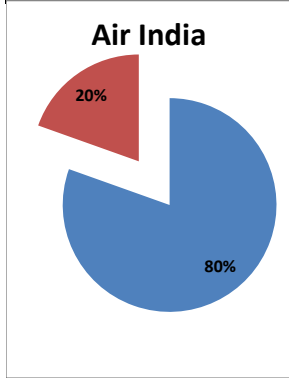

Airport Name :- DELHI INTERNATIONAL AIRPORT PVT LIMITED. - Jul'13(Period :- 0900-1459)

Airline	Total Departures	Flights ontime (STD +/- 15 Min)	Flights Delayed (STD +/- 15 Min)	% On time	% delayed	Airline					Airport		Weather		ATC	Miscellaneous
						Passenger & baggage handling (IATA CODES 11-18)	Aircraft & Ramp Handling (IATA CODES 31-39)	Technical, automated equipment failure(IATA CODES 41-48)	Operations , crew(IATA CODES 61-69)	Reactionary reasons (IATA CODES 91-97)	Airport Facilites (IATA CODES - 87,89)	Airport Security (IATA CODES 85)	Destination airport below minima (IATA CODES 72)	Departure aerodrome Below minima (IATA CODES 71)	ATFM(IATA CODES 81-84)	IATA CODE-99
AI	716	576	140	80%	20%	2	3	17	14	86	0	0	13	1	1	3
G8	239	225	14	94%	6%	0	0	2	1	10	0	0	0	0	0	1
6E	752	717	35	95%	5%	3	0	3	3	23	1	0	0	1	0	1
9W&S2	844	727	117	86%	14%	1	0	5	9	99	1	0	1	0	1	0
SG	488	427	61	88%	13%	0	0	14	1	37	0	0	4	4	0	1
Total	3039	2672	367	88%	12%	6	3	41	28	255	2	0	18	6	2	6

On time percentage

Delayed percentage