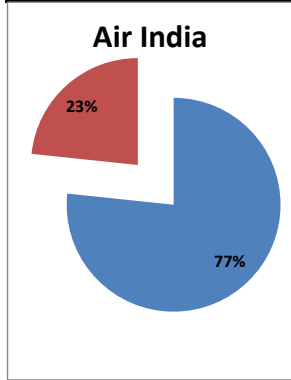

Airport Name :- DELHI INTERNATIONAL AIRPORT PVT LIMITED. - Jul'13(Period :- 2100-0259)

Airline	Total Departures	Flights ontime (STD +/- 15 Min)	Flights Delayed (STD +/- 15 Min)	% On time	% delayed	Airline					Airport		Weather		ATC	Miscellaneous
						Passenger & baggage handling (IATA CODES 11-18)	Aircraft & Ramp Handling (IATA CODES 31-39)	Technical, automated equipment failure(IATA CODES 41-48)	Operations , crew(IATA CODES 61-69)	Reactionary reasons (IATA CODES 91-97)	Airport Facilites (IATA CODES - 87,89)	Airport Security (IATA CODES 85)	Destination airport below minima (IATA CODES 72)	Departure aerodrome Below minima (IATA CODES 71)	ATFM(IATA CODES 81-84)	IATA CODE-99
AI	30	23	7	77%	23%	0	0	0	0	7	0	0	0	0	0	0
G8	32	20	12	63%	38%	0	0	1	0	11	0	0	0	0	0	0
6E	0	0	0	0%	0%	0	0	0	0	0	0	0	0	0	0	0
9W&S2	1	1	0	100%	0%	0	0	0	0	0	0	0	0	0	0	0
SG	2	2	0	100%	0%	0	0	0	0	0	0	0	0	0	0	0
Total	65	46	19	71%	29%	0	0	1	0	18	0	0	0	0	0	0

On time percentage

Delayed percentage