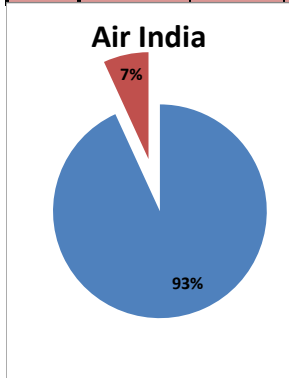

Airport Name :- DELHI INTERNATIONAL AIRPORT PVT LIMITED. - Jul'13(Period :- 0300-0859)

Airline	Total Departures	Flights ontime (STD +/- 15 Min)	Flights Delayed (STD +/- 15 Min)	% On time	% delayed	Airline					Airport		Weather		ATC	Miscellaneous
						Passenger & baggage handling (IATA CODES 11-18)	Aircraft & Ramp Handling (IATA CODES 31-39)	Technical, automated equipment failure(IATA CODES 41-48)	Operations , crew(IATA CODES 61-69)	Reactionary reasons (IATA CODES 91-97)	Airport Facilites (IATA CODES - 87,89)	Airport Security (IATA CODES 85)	Destination airport below minima (IATA CODES 72)	Departure aerodrome Below minima (IATA CODES 71)	ATFM(IATA CODES 81-84)	IATA CODE-99
AI	526	490	36	93%	7%	5	3	6	9	7	0	1	4	0	0	1
G8	304	289	15	95%	5%	0	0	2	0	6	0	0	5	0	1	1
6E	604	597	7	99%	1%	0	0	3	0	0	0	0	0	0	4	0
9W&S2	446	429	17	96%	4%	0	0	2	3	3	0	0	8	0	0	1
SG	443	414	29	93%	7%	2	0	15	1	8	0	0	3	0	0	0
Total	2323	2219	104	96%	4%	7	3	28	13	24	0	1	20	0	5	3

On time percentage