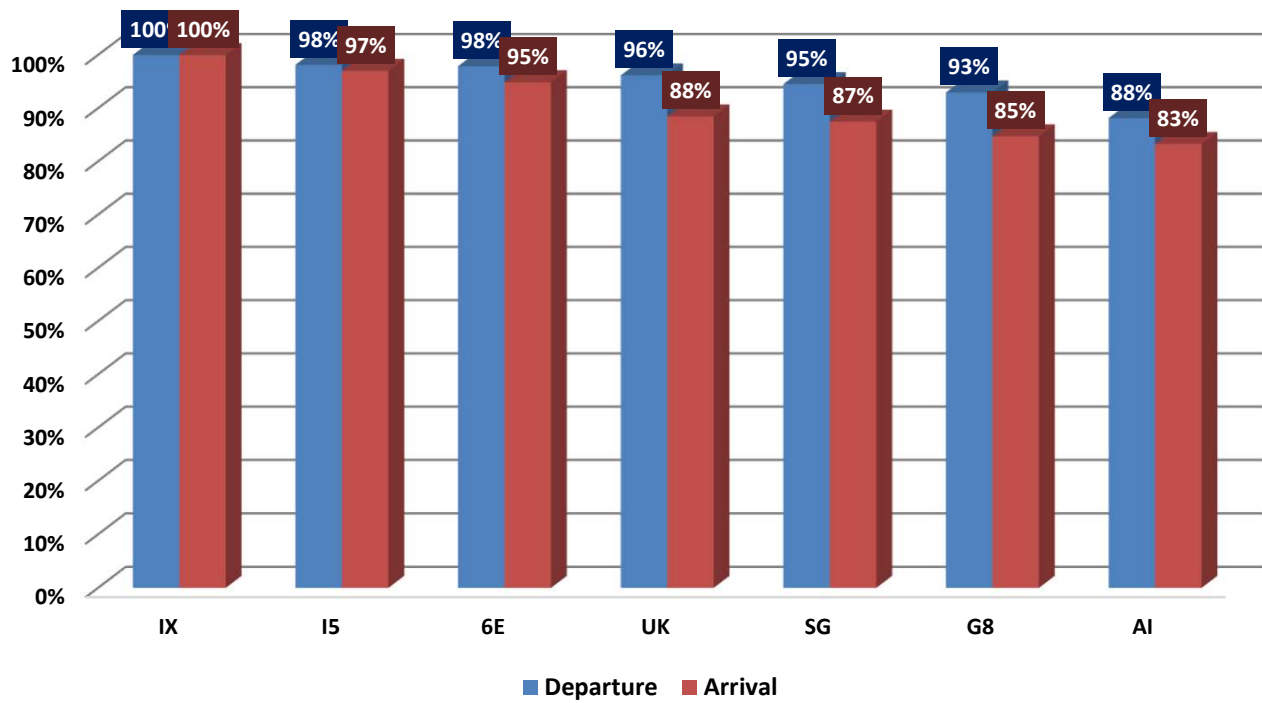

On time Performance

Delay reason

- Reactionary reasons
- Technical, automated equipment failure
- Airport Facilities
- Passenger & baggage handling
- Air traffic flow management
- Operations, crew
- Bad weather at Destination
- Aircraft & Ramp Handling
- Bad Weather at Delhi
- Others
- Airport security