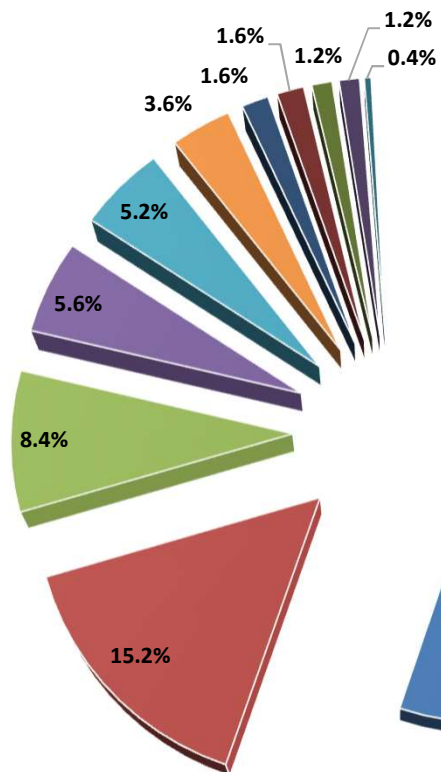

On time Performance

Delay reason

- Reactionary reasons
- Technical, automated equipment failure
- Airport Facilities
- Passenger & baggage handling
- Air traffic flow management
- Operations, crew
- Bad weather at Destination
- Aircraft & Ramp Handling
- Bad Weather at Delhi
- Others
- Airport security